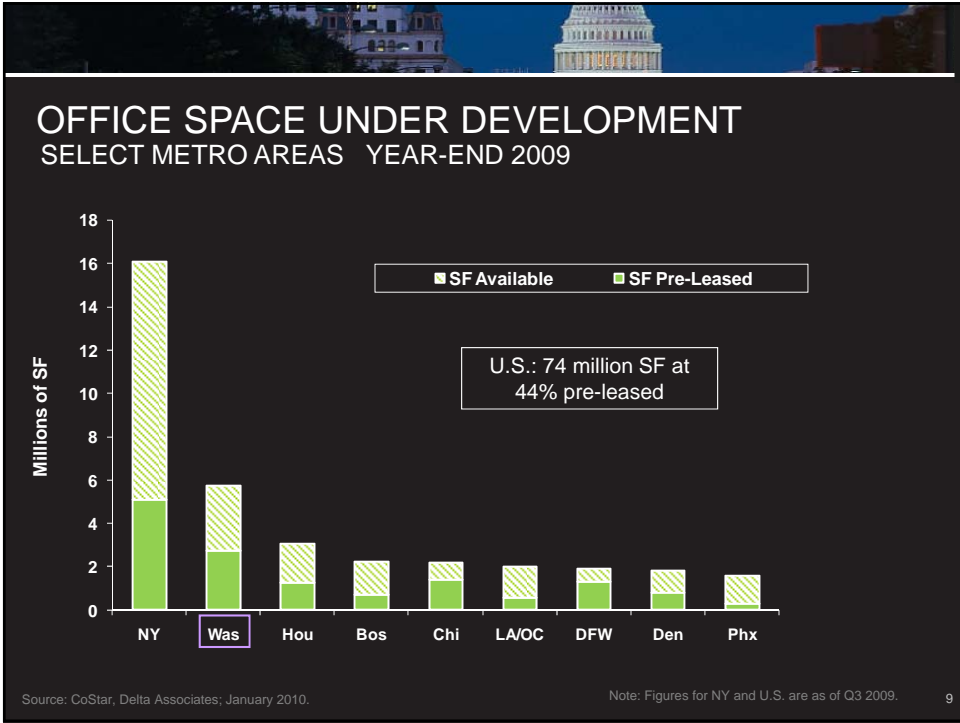

The Washington Metro Area  
Office Market in 2010 and Beyond

Presented by Greg Leisch  
January 15, 2010

1

The Washington Metro Area  
Office Market in 2010 and Beyond

Presented by Greg Leisch  
January 15, 2010