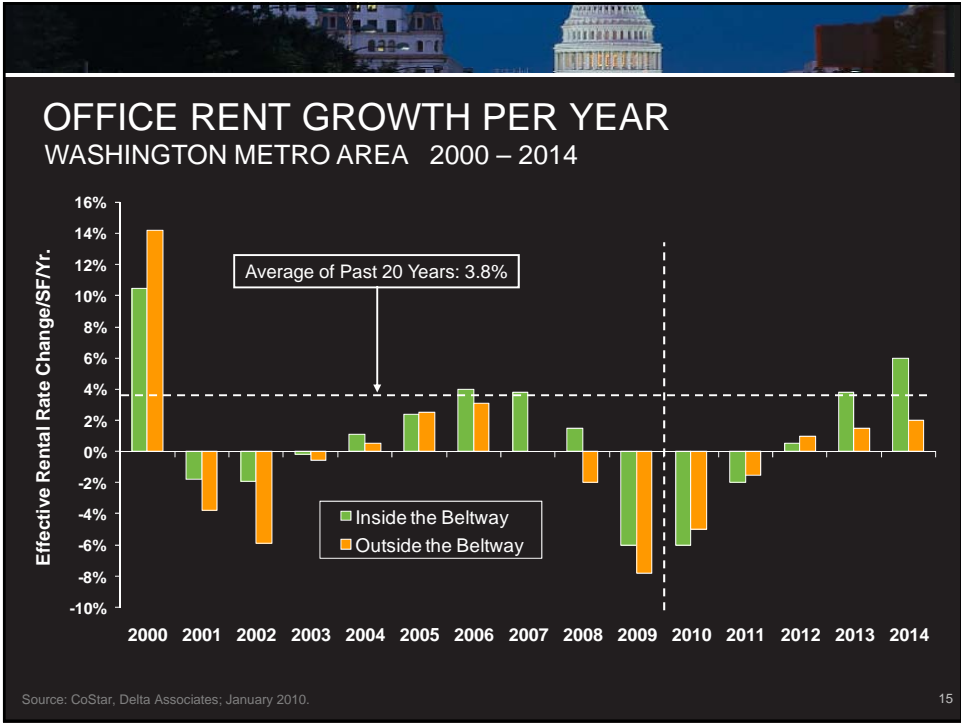

The Washington Metro Area  
Office Market in 2010 and Beyond

Presented by Greg Leisch  
January 15, 2010

1

The Washington Metro Area  
Office Market in 2010 and Beyond

Presented by Greg Leisch  
January 15, 2010