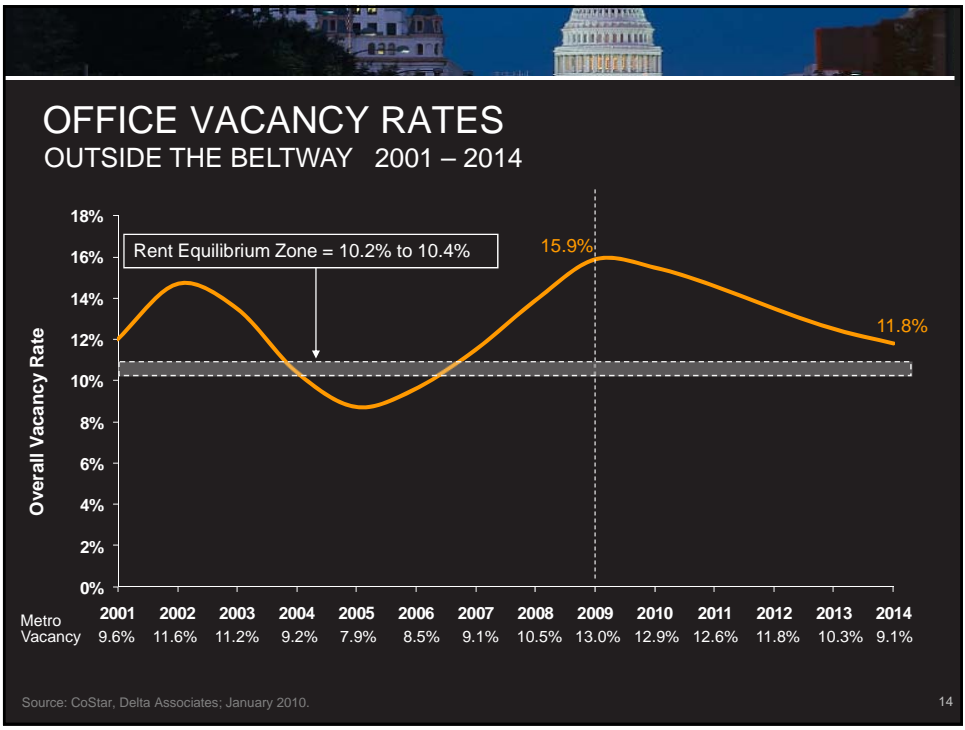

The Washington Metro Area
Office Market in 2010 and Beyond

Presented by Greg Leisch
January 15, 2010

1

The Washington Metro Area
Office Market in 2010 and Beyond

Presented by Greg Leisch
January 15, 2010