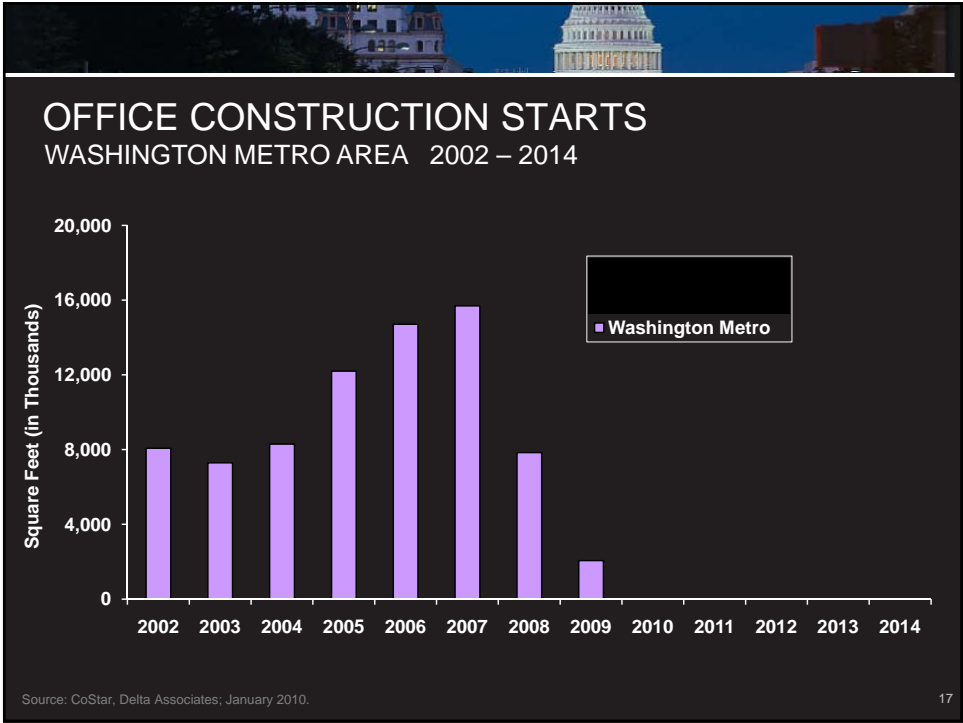

The Washington Metro Area  
Office Market in 2010 and Beyond

Presented by Greg Leisch  
January 15, 2010

1

The Washington Metro Area  
Office Market in 2010 and Beyond

Presented by Greg Leisch  
January 15, 2010