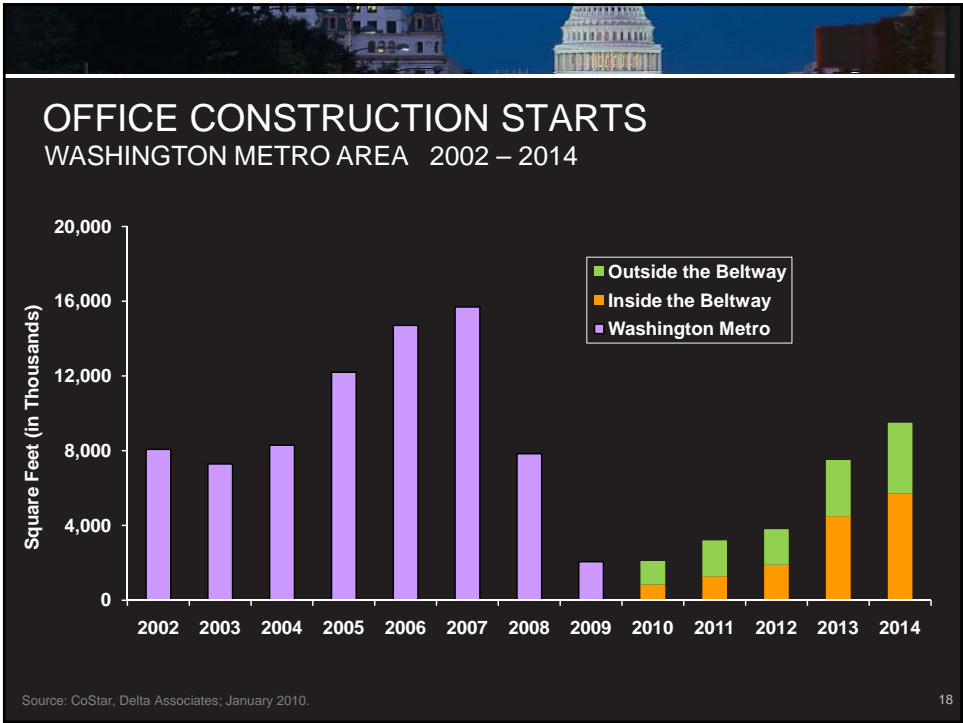

The Washington Metro Area  
Office Market in 2010 and Beyond

Presented by Greg Leisch  
January 15, 2010

1

The Washington Metro Area  
Office Market in 2010 and Beyond

Presented by Greg Leisch  
January 15, 2010