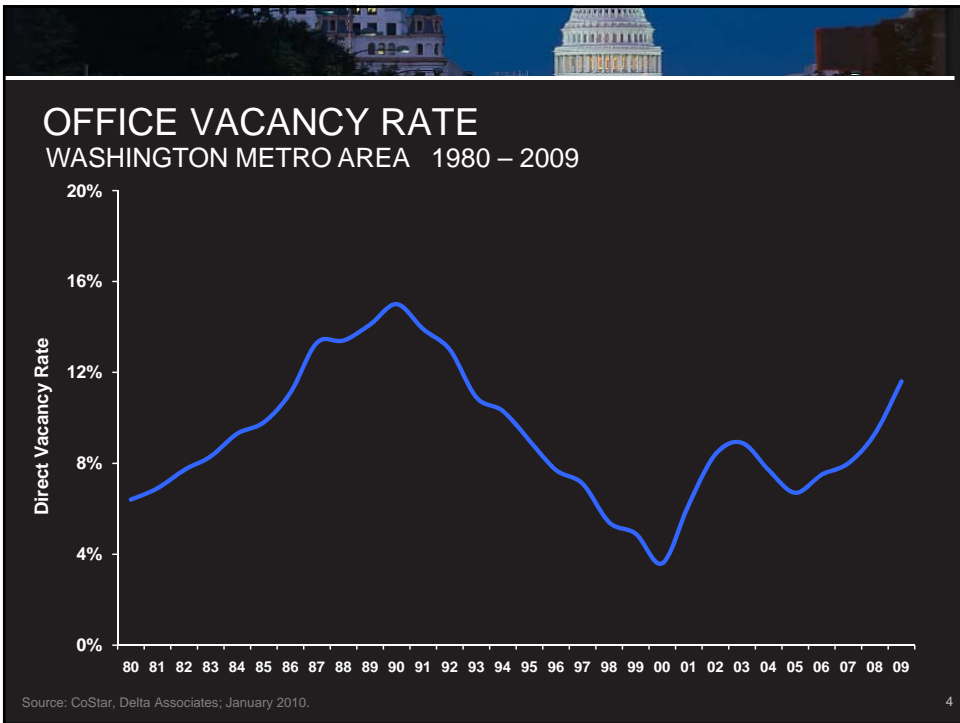

The Washington Metro Area  
Office Market in 2010 and Beyond

Presented by Greg Leisch  
January 15, 2010

1

The Washington Metro Area  
Office Market in 2010 and Beyond

Presented by Greg Leisch  
January 15, 2010