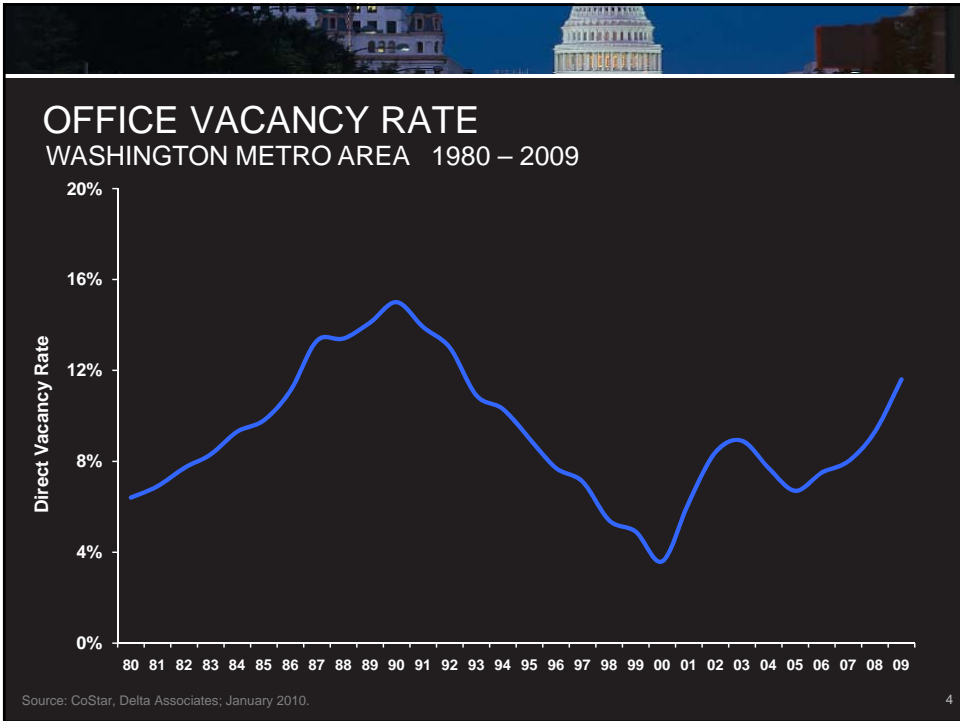

The Washington Metro Area
Office Market in 2010 and Beyond

Presented by Greg Leisch
January 15, 2010

1

The Washington Metro Area
Office Market in 2010 and Beyond

Presented by Greg Leisch
January 15, 2010