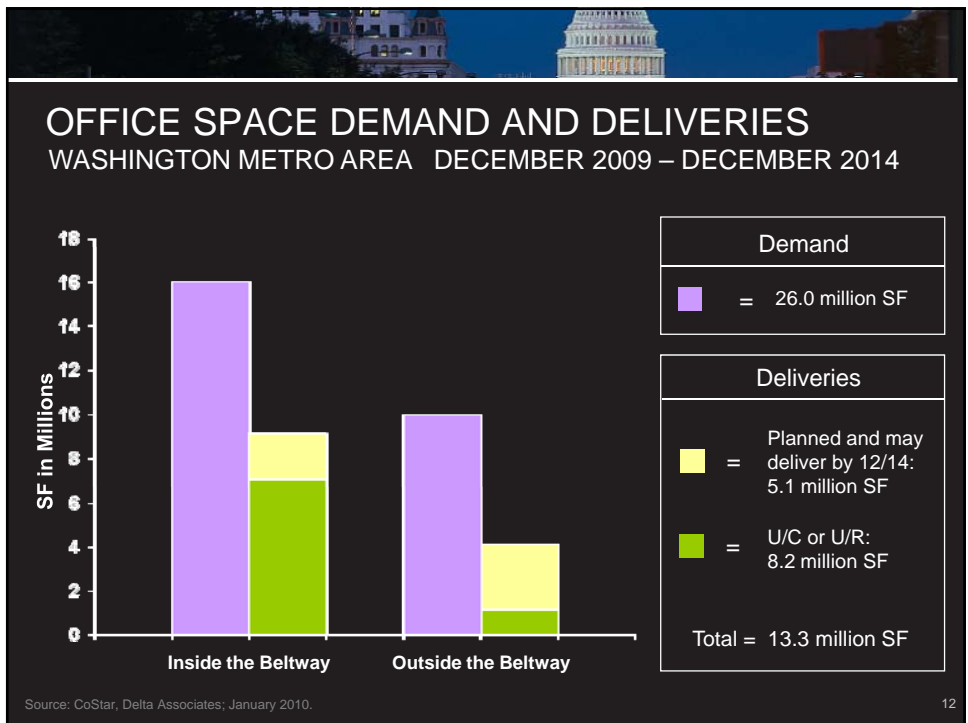

The Washington Metro Area  
Office Market in 2010 and Beyond

Presented by Greg Leisch  
January 15, 2010

1

The Washington Metro Area  
Office Market in 2010 and Beyond

Presented by Greg Leisch  
January 15, 2010