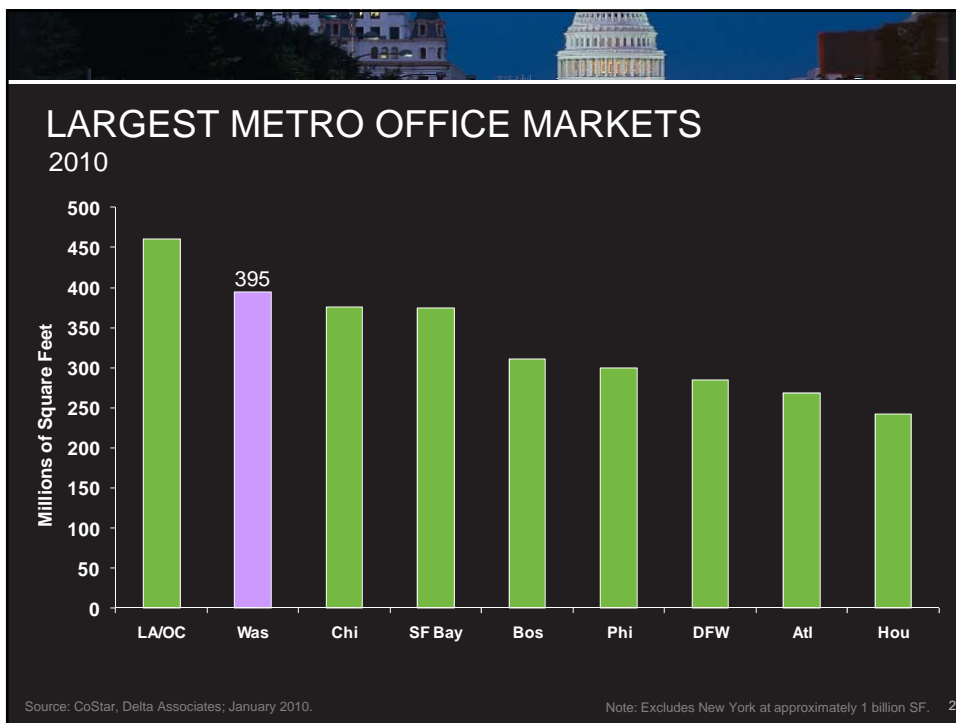

The Washington Metro Area
Office Market in 2010 and Beyond

Presented by Greg Leisch
January 15, 2010

1

The Washington Metro Area
Office Market in 2010 and Beyond

Presented by Greg Leisch
January 15, 2010