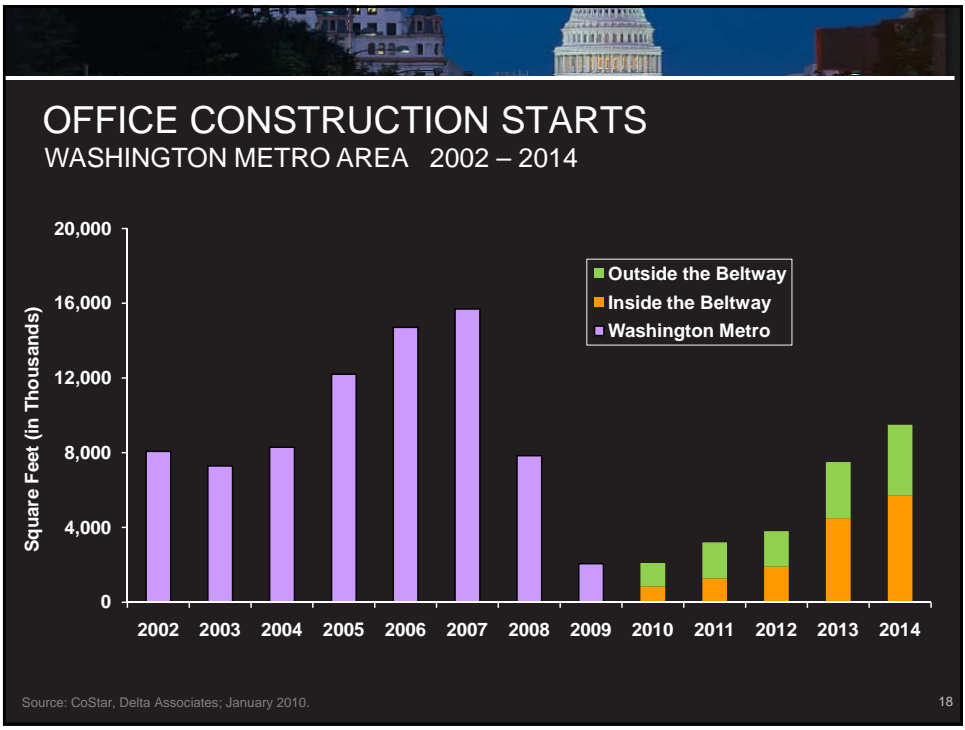

The Washington Metro Area
Office Market in 2010 and Beyond

Presented by Greg Leisch
January 15, 2010

1

The Washington Metro Area
Office Market in 2010 and Beyond

Presented by Greg Leisch
January 15, 2010