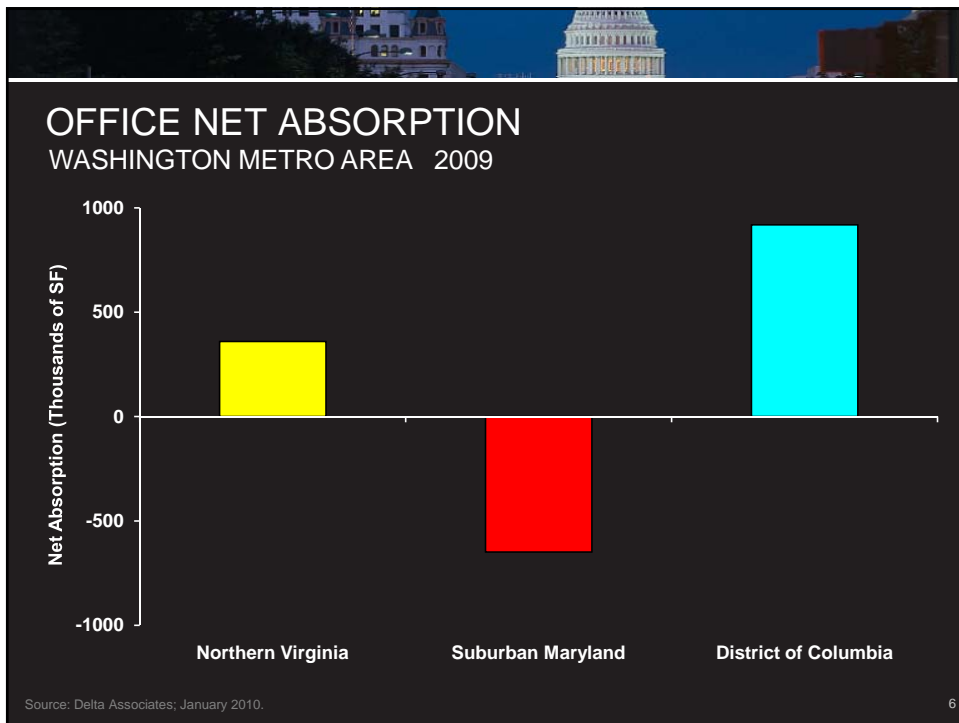

The Washington Metro Area  
Office Market in 2010 and Beyond

Presented by Greg Leisch  
January 15, 2010

1

The Washington Metro Area  
Office Market in 2010 and Beyond

Presented by Greg Leisch  
January 15, 2010