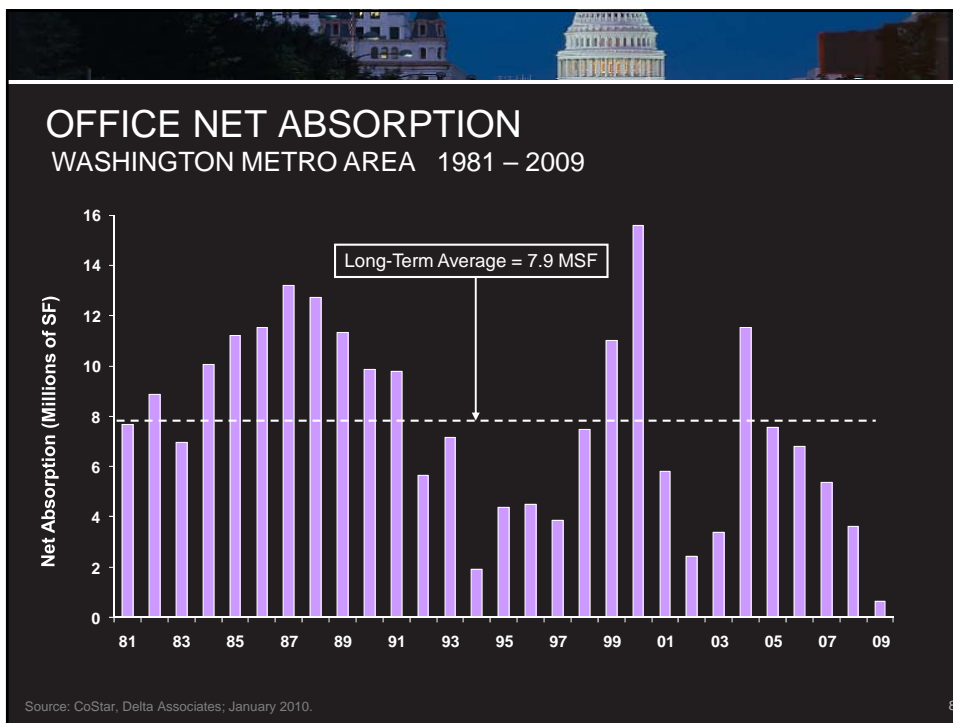

The Washington Metro Area
Office Market in 2010 and Beyond

Presented by Greg Leisch
January 15, 2010

1

The Washington Metro Area
Office Market in 2010 and Beyond

Presented by Greg Leisch
January 15, 2010