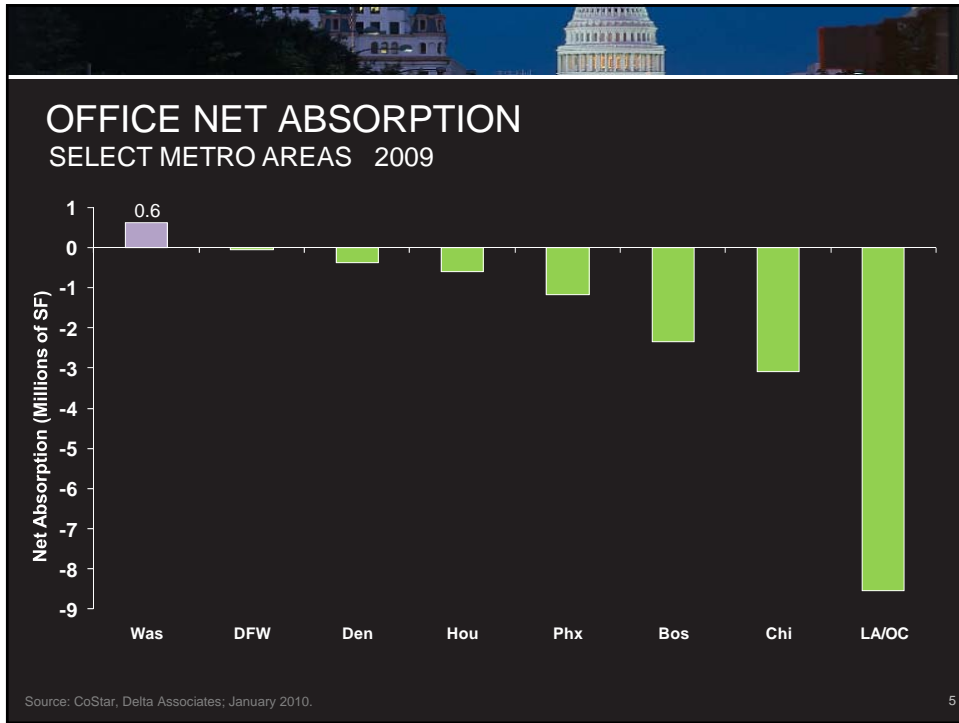

The Washington Metro Area
Office Market in 2010 and Beyond

Presented by Greg Leisch
January 15, 2010

1

The Washington Metro Area
Office Market in 2010 and Beyond

Presented by Greg Leisch
January 15, 2010