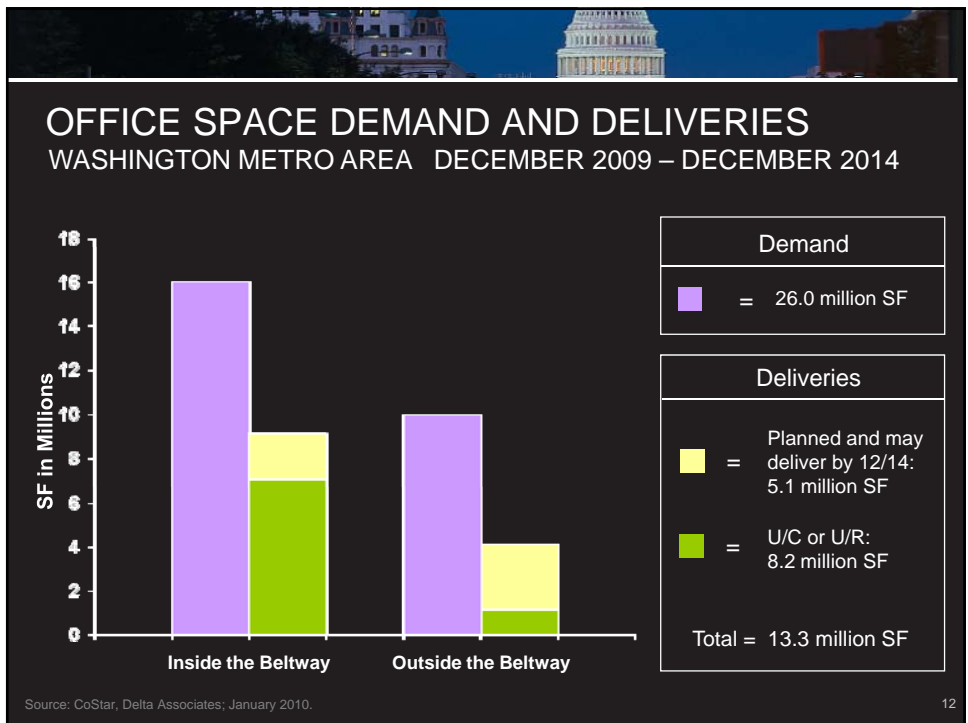

The Washington Metro Area
Office Market in 2010 and Beyond

Presented by Greg Leisch
January 15, 2010

1

The Washington Metro Area
Office Market in 2010 and Beyond

Presented by Greg Leisch
January 15, 2010