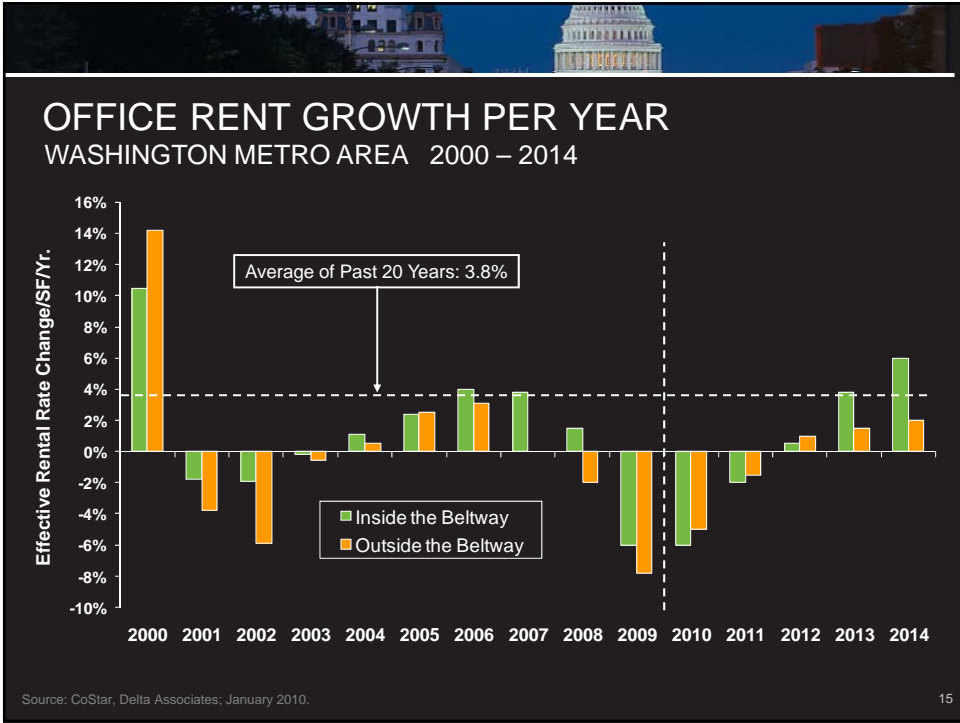

The Washington Metro Area
Office Market in 2010 and Beyond

Presented by Greg Leisch
January 15, 2010

1

The Washington Metro Area
Office Market in 2010 and Beyond

Presented by Greg Leisch
January 15, 2010