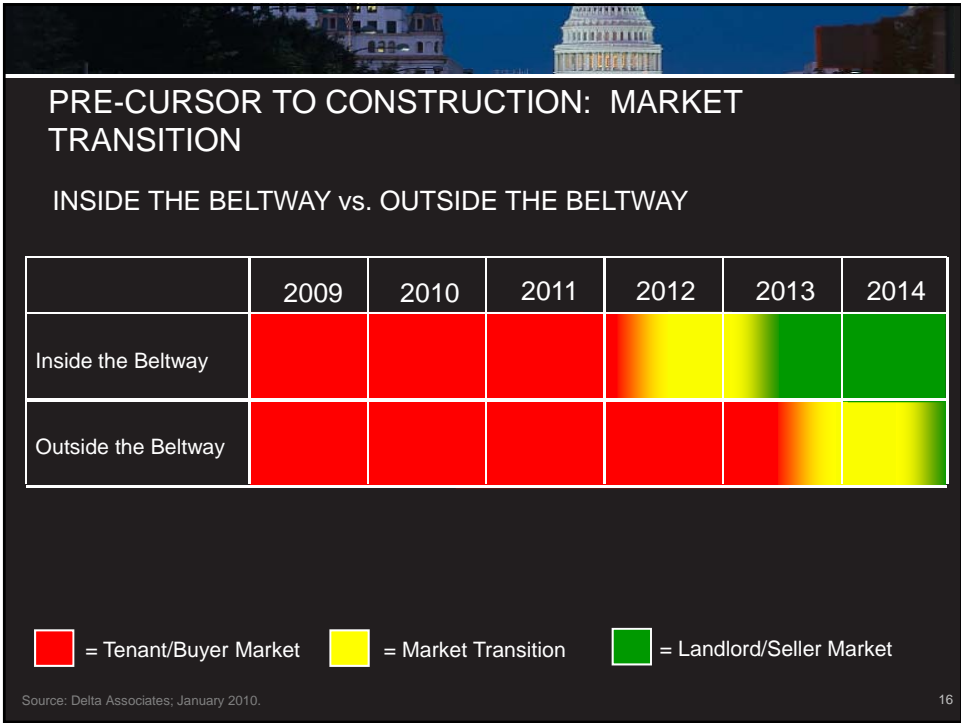

The Washington Metro Area  
Office Market in 2010 and Beyond

Presented by Greg Leisch  
January 15, 2010

1

The Washington Metro Area  
Office Market in 2010 and Beyond

Presented by Greg Leisch  
January 15, 2010