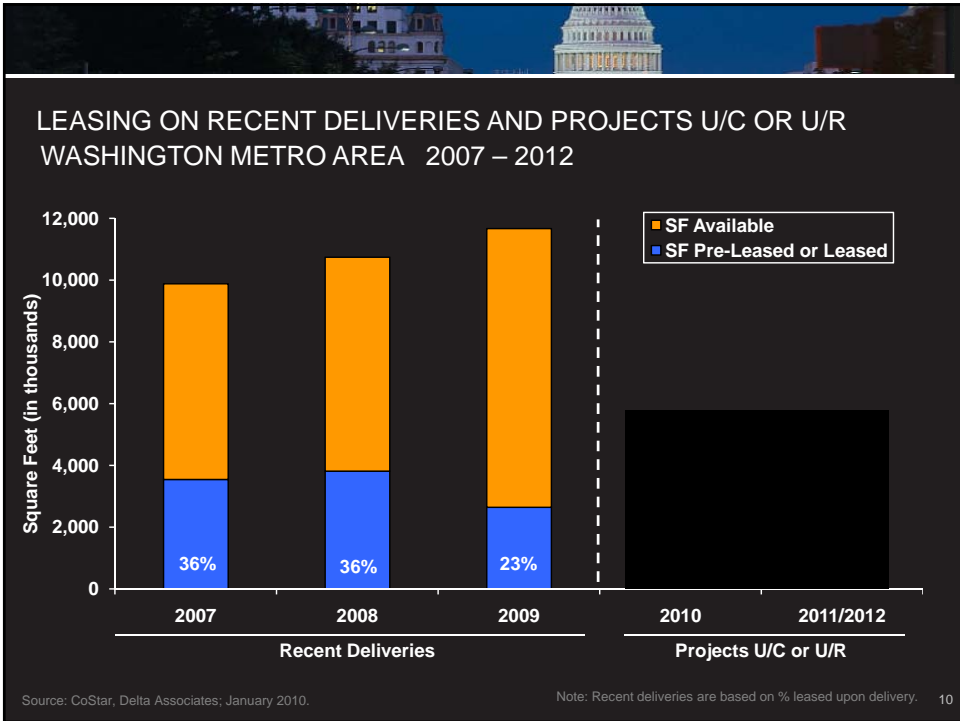

The Washington Metro Area
Office Market in 2010 and Beyond

Presented by Greg Leisch
January 15, 2010

1

The Washington Metro Area
Office Market in 2010 and Beyond

Presented by Greg Leisch
January 15, 2010