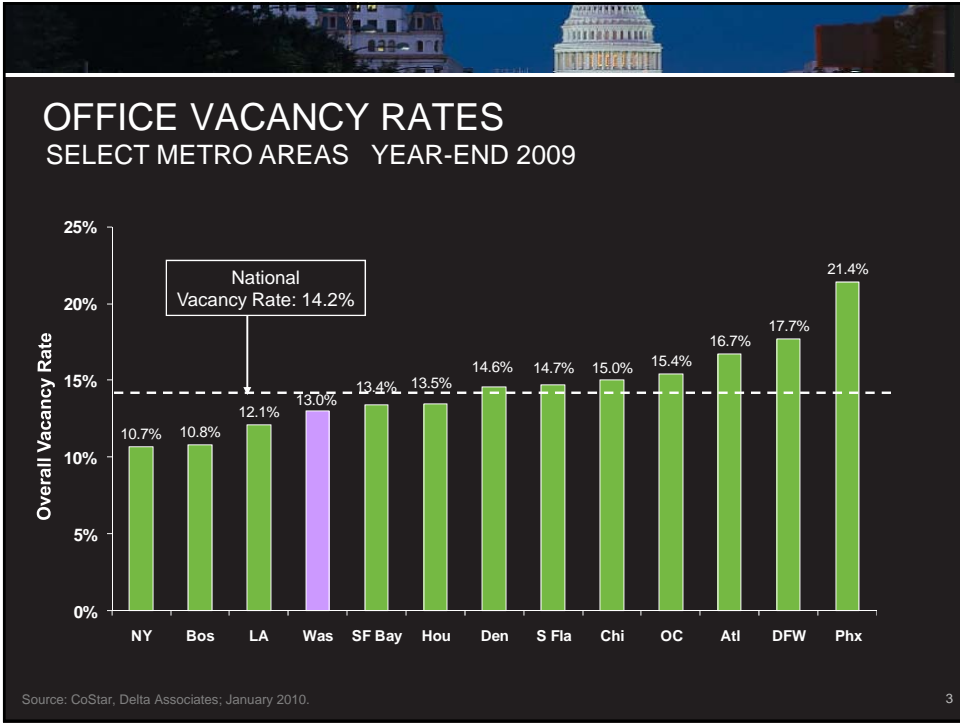

The Washington Metro Area
Office Market in 2010 and Beyond

Presented by Greg Leisch
January 15, 2010

1

The Washington Metro Area
Office Market in 2010 and Beyond

Presented by Greg Leisch
January 15, 2010