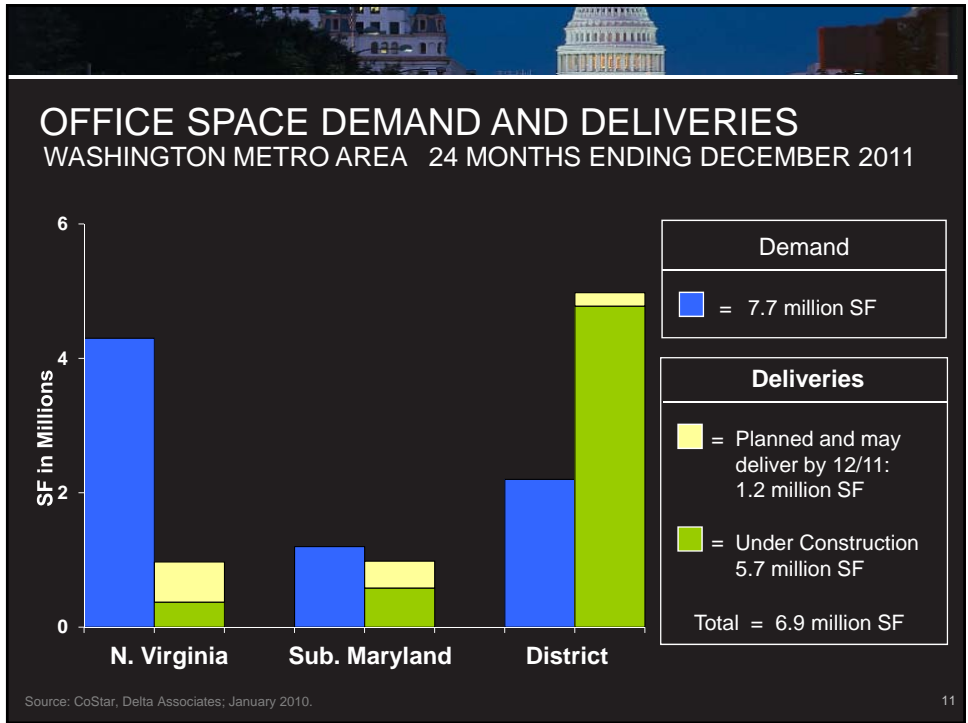

The Washington Metro Area
Office Market in 2010 and Beyond

Presented by Greg Leisch
January 15, 2010

1

The Washington Metro Area
Office Market in 2010 and Beyond

Presented by Greg Leisch
January 15, 2010