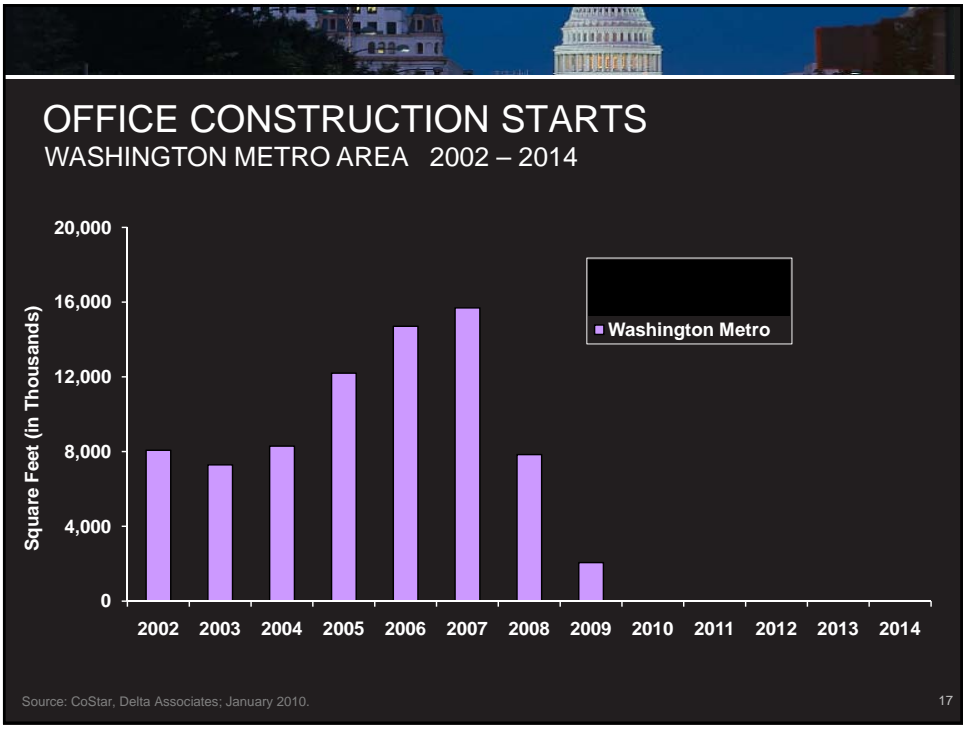

The Washington Metro Area
Office Market in 2010 and Beyond

Presented by Greg Leisch
January 15, 2010

1

The Washington Metro Area
Office Market in 2010 and Beyond

Presented by Greg Leisch
January 15, 2010