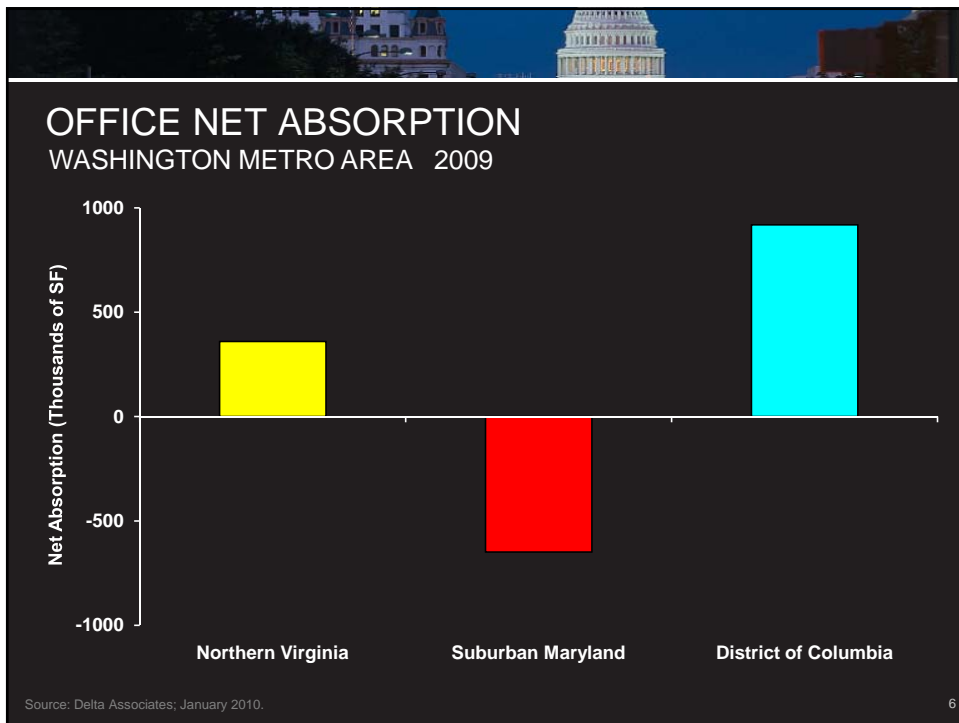

The Washington Metro Area
Office Market in 2010 and Beyond

Presented by Greg Leisch
January 15, 2010

1

The Washington Metro Area
Office Market in 2010 and Beyond

Presented by Greg Leisch
January 15, 2010