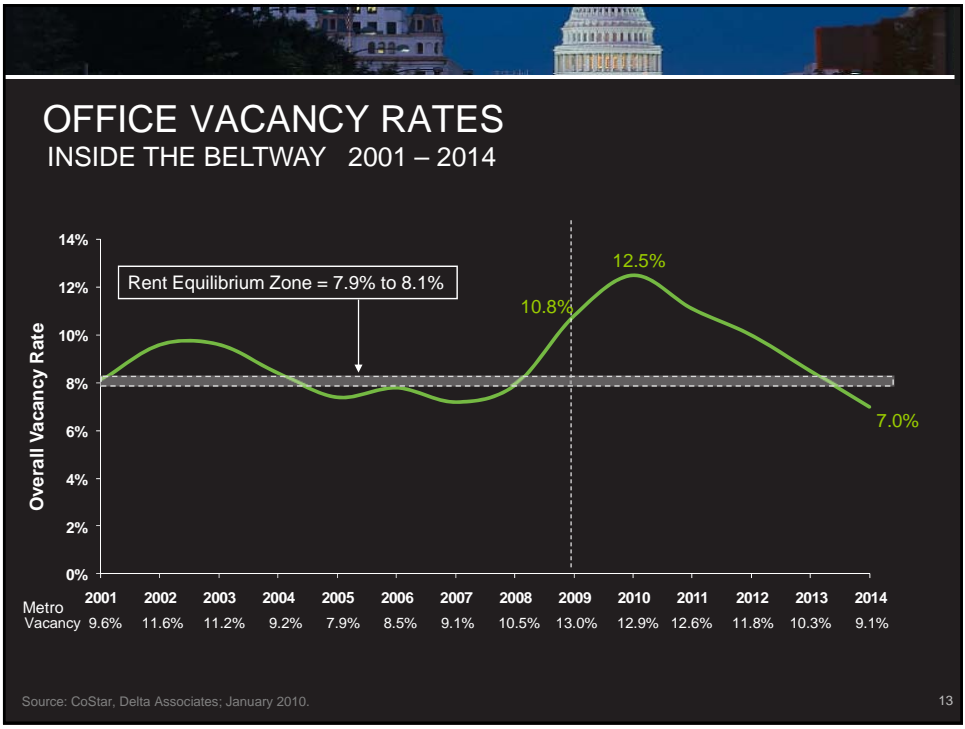

The Washington Metro Area
Office Market in 2010 and Beyond

Presented by Greg Leisch
January 15, 2010

1

The Washington Metro Area
Office Market in 2010 and Beyond

Presented by Greg Leisch
January 15, 2010