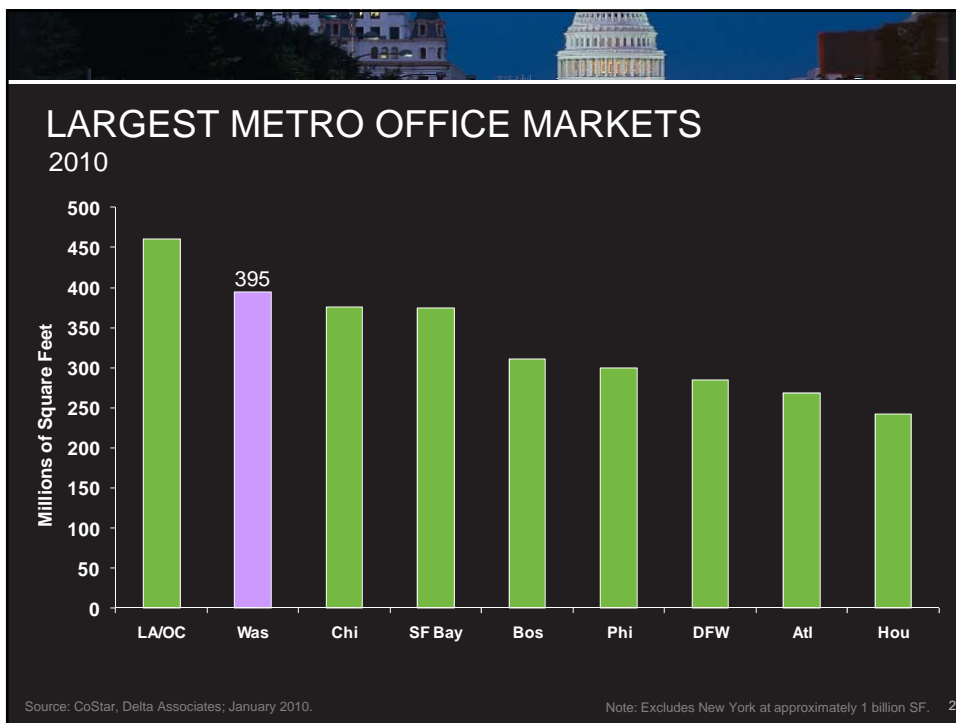

The Washington Metro Area  
Office Market in 2010 and Beyond

Presented by Greg Leisch  
January 15, 2010

1

The Washington Metro Area  
Office Market in 2010 and Beyond

Presented by Greg Leisch  
January 15, 2010