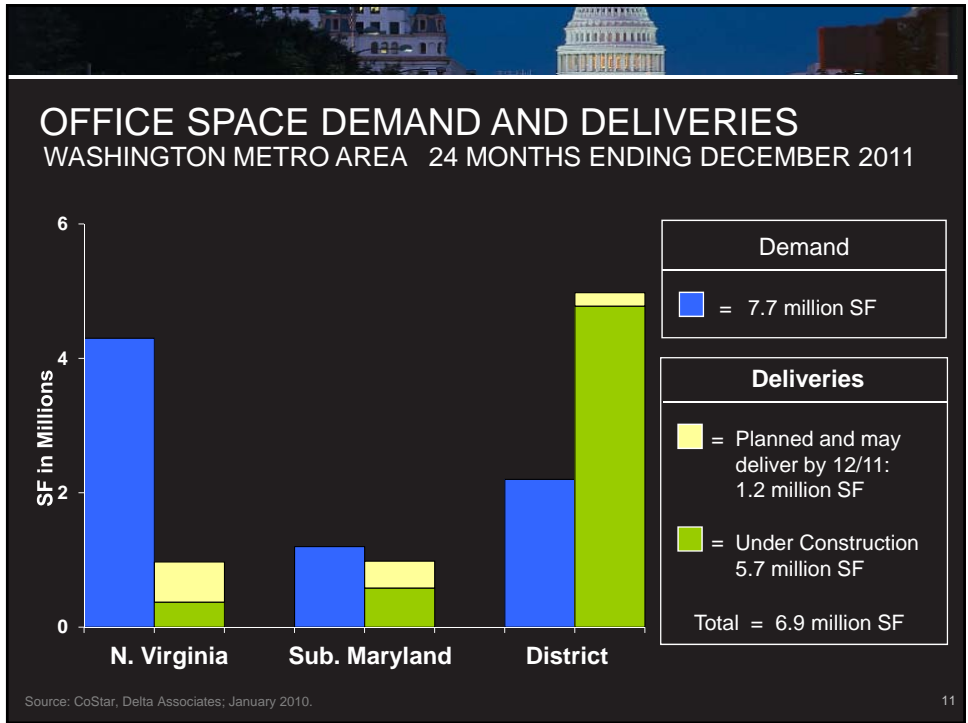

The Washington Metro Area  
Office Market in 2010 and Beyond

Presented by Greg Leisch  
January 15, 2010

1

The Washington Metro Area  
Office Market in 2010 and Beyond

Presented by Greg Leisch  
January 15, 2010