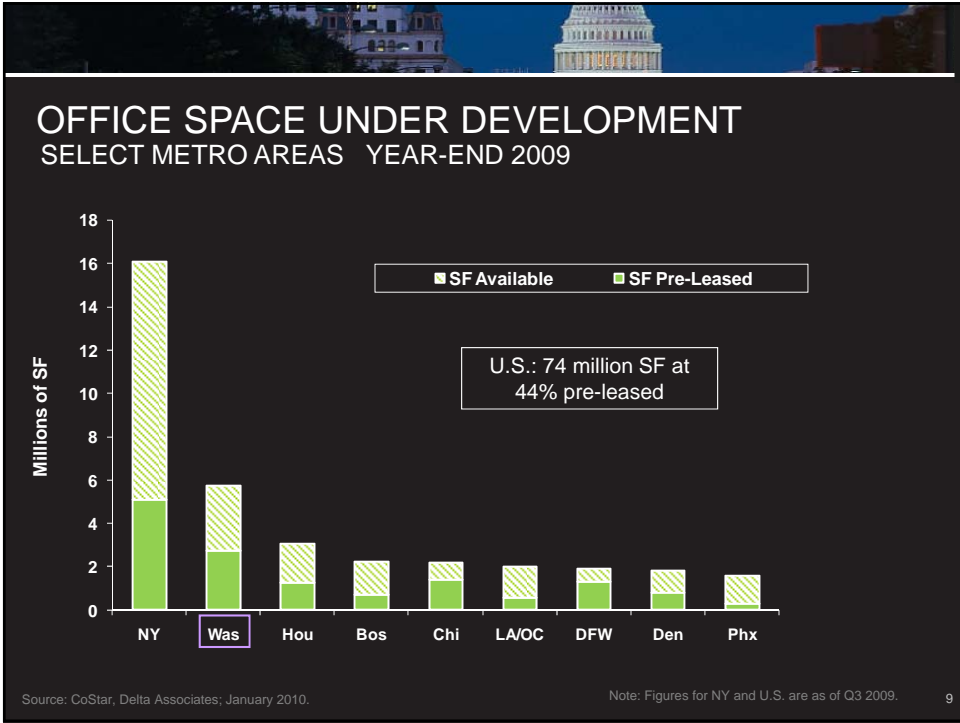

The Washington Metro Area
Office Market in 2010 and Beyond

Presented by Greg Leisch
January 15, 2010

1

The Washington Metro Area
Office Market in 2010 and Beyond

Presented by Greg Leisch
January 15, 2010