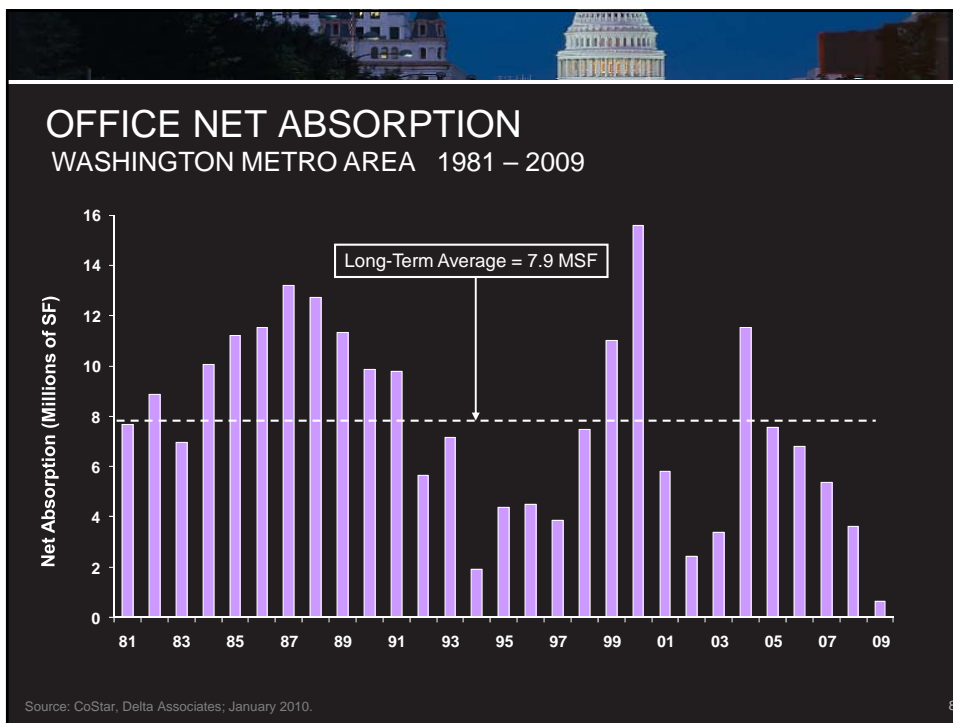

The Washington Metro Area  
Office Market in 2010 and Beyond

Presented by Greg Leisch  
January 15, 2010

1

The Washington Metro Area  
Office Market in 2010 and Beyond

Presented by Greg Leisch  
January 15, 2010