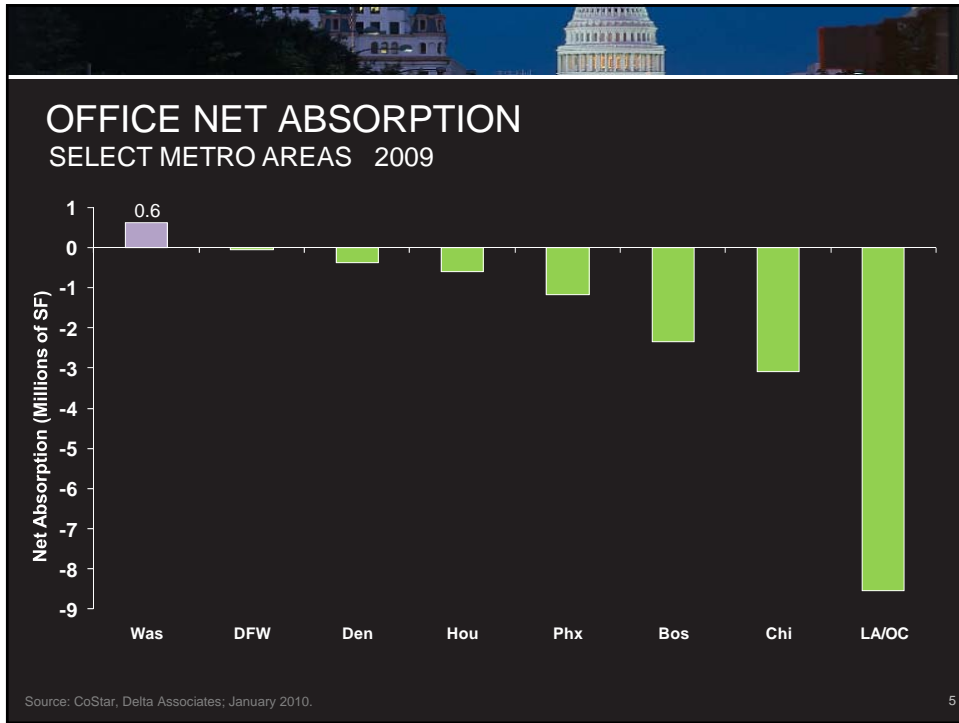

The Washington Metro Area  
Office Market in 2010 and Beyond

Presented by Greg Leisch  
January 15, 2010

1

The Washington Metro Area  
Office Market in 2010 and Beyond

Presented by Greg Leisch  
January 15, 2010