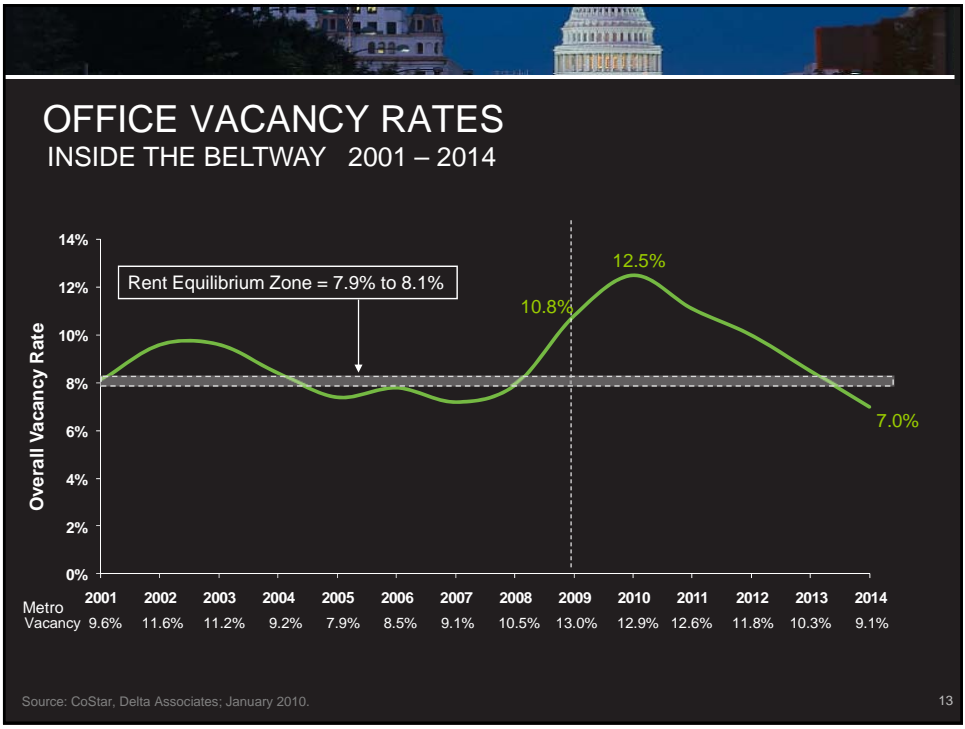

The Washington Metro Area  
Office Market in 2010 and Beyond

Presented by Greg Leisch  
January 15, 2010

1

The Washington Metro Area  
Office Market in 2010 and Beyond

Presented by Greg Leisch  
January 15, 2010