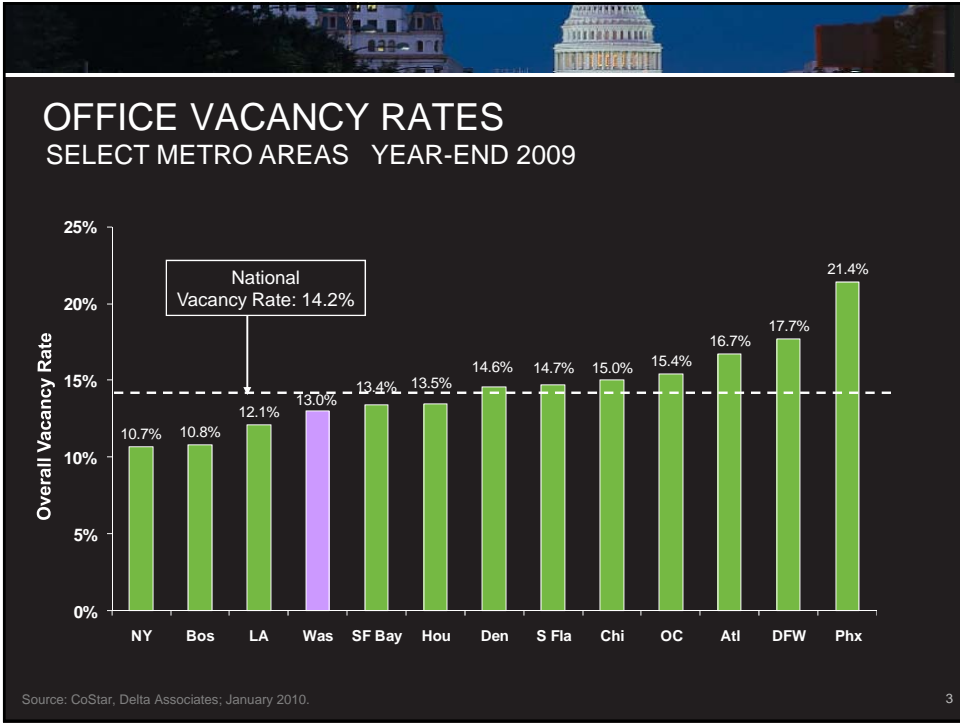

The Washington Metro Area  
Office Market in 2010 and Beyond

Presented by Greg Leisch  
January 15, 2010

1

The Washington Metro Area  
Office Market in 2010 and Beyond

Presented by Greg Leisch  
January 15, 2010