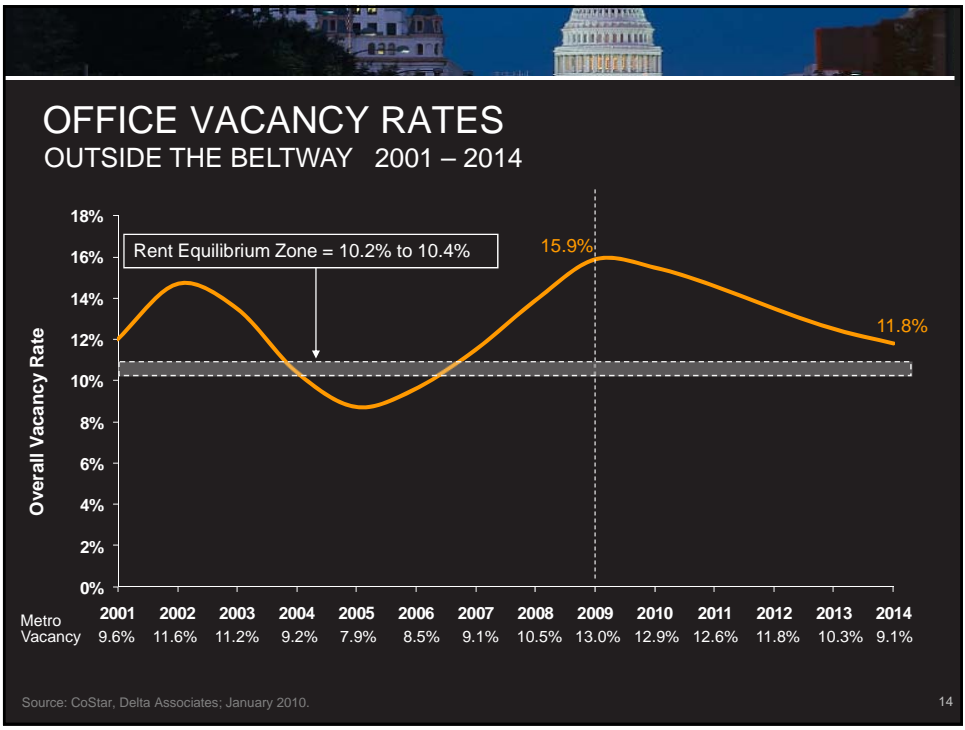

The Washington Metro Area  
Office Market in 2010 and Beyond

Presented by Greg Leisch  
January 15, 2010

1

The Washington Metro Area  
Office Market in 2010 and Beyond

Presented by Greg Leisch  
January 15, 2010