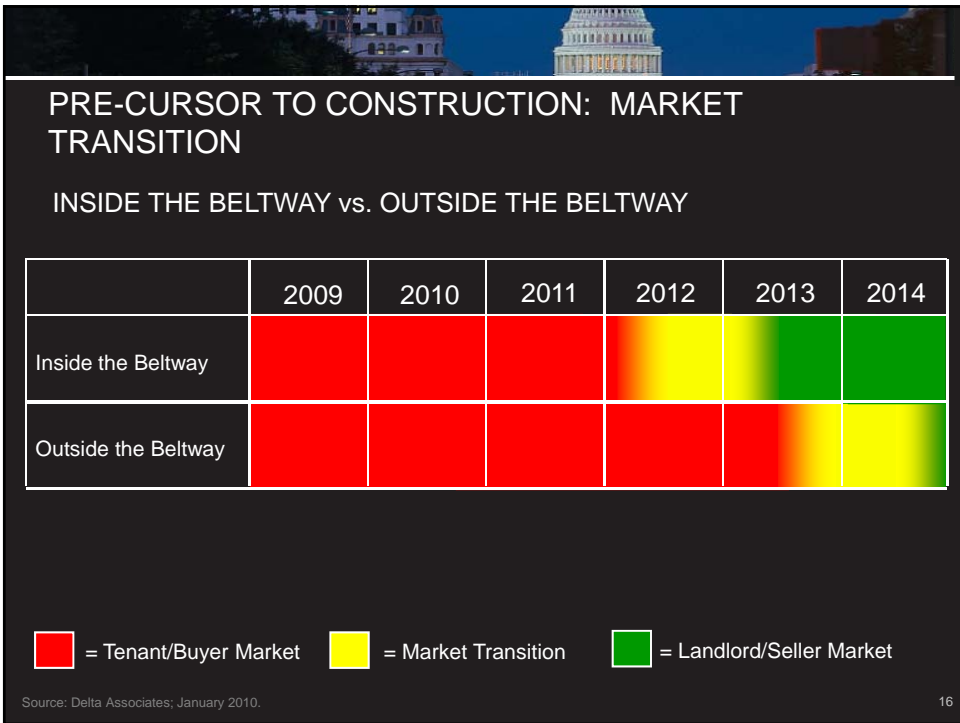

The Washington Metro Area
Office Market in 2010 and Beyond

Presented by Greg Leisch
January 15, 2010

1

The Washington Metro Area
Office Market in 2010 and Beyond

Presented by Greg Leisch
January 15, 2010