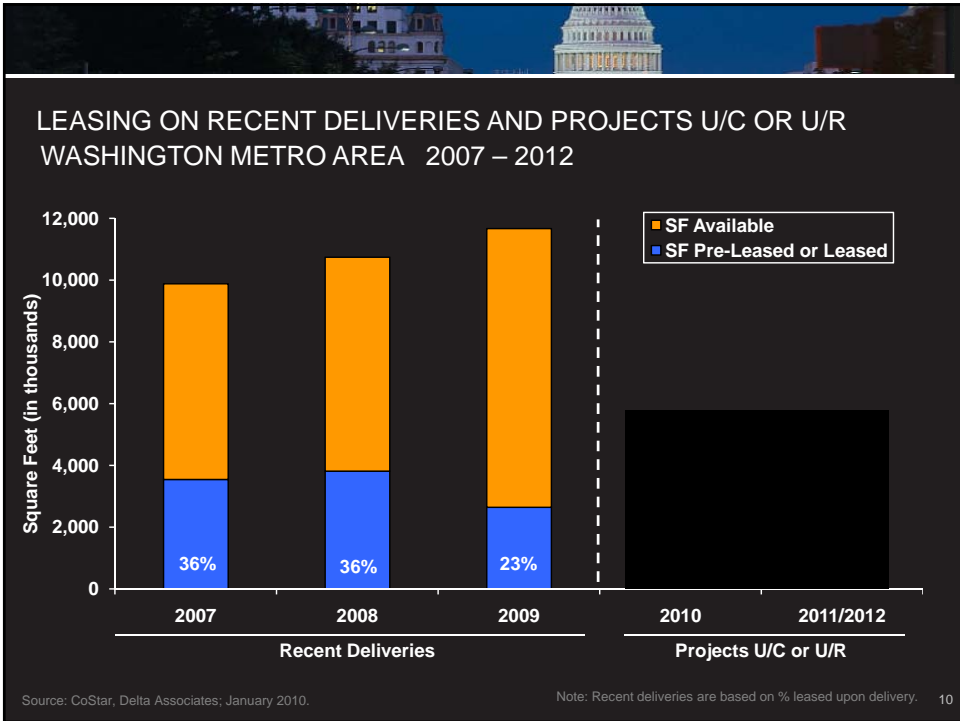

The Washington Metro Area  
Office Market in 2010 and Beyond

Presented by Greg Leisch  
January 15, 2010

1

The Washington Metro Area  
Office Market in 2010 and Beyond

Presented by Greg Leisch  
January 15, 2010