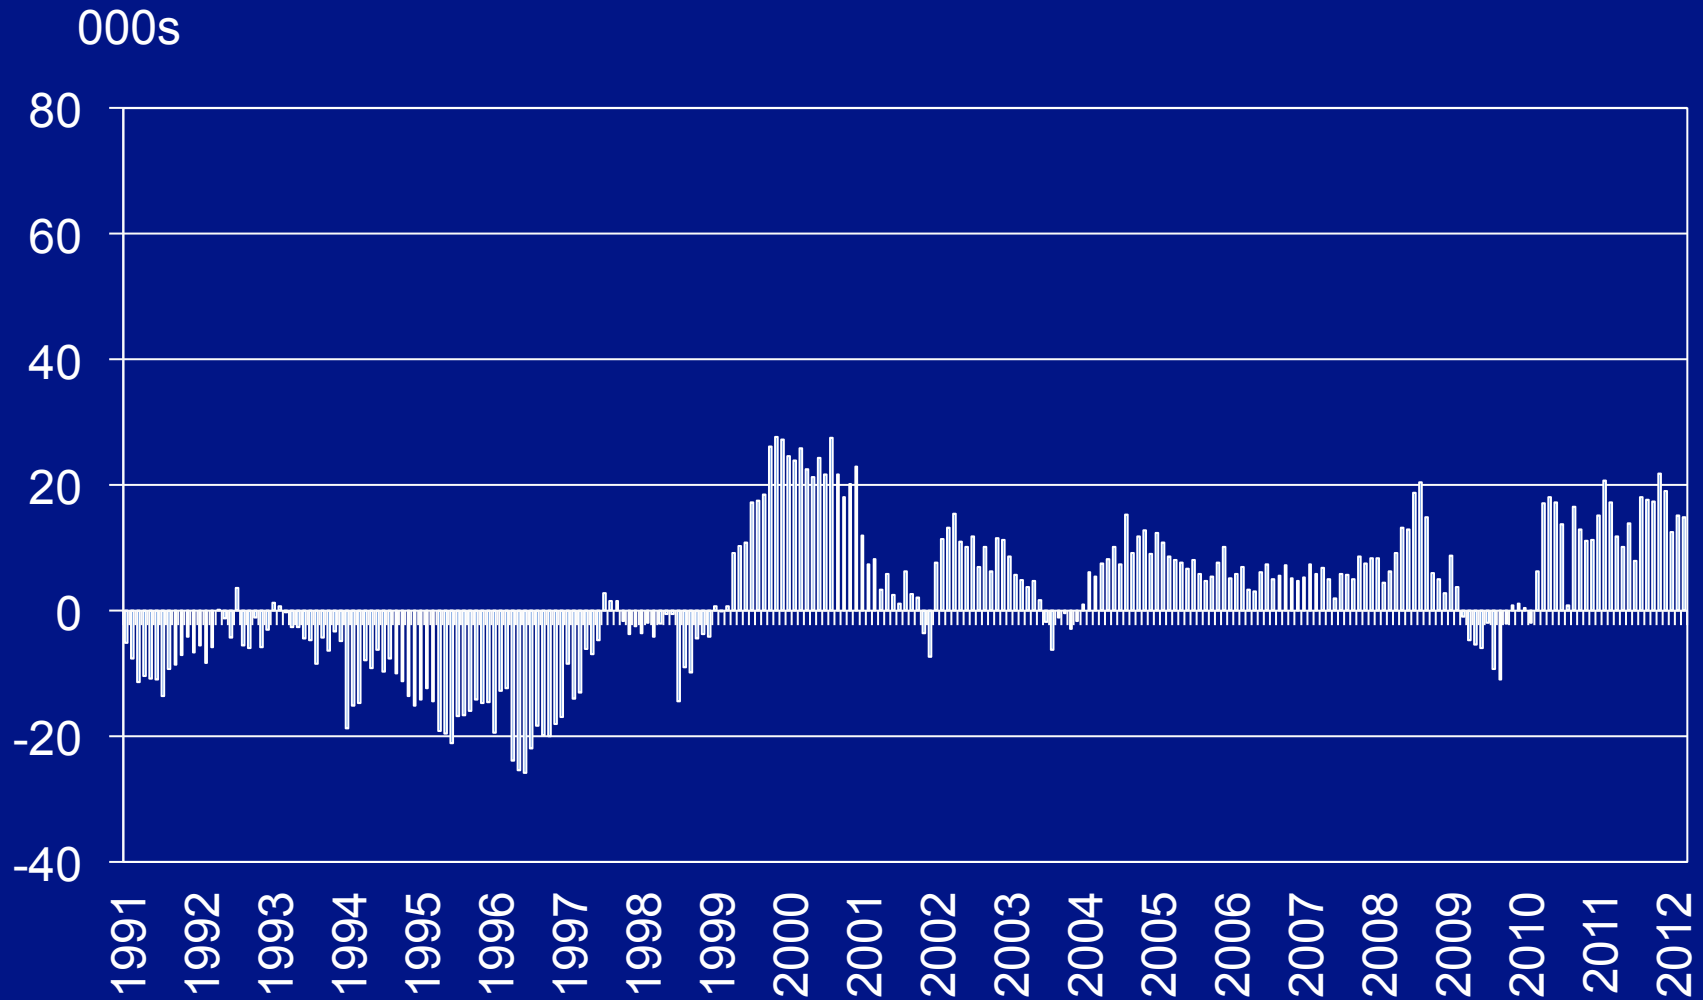

Annual Job Change – MOTYC District of Columbia

Source: BLS March 2012 Benchmark, GMU Center for Regional Analysis