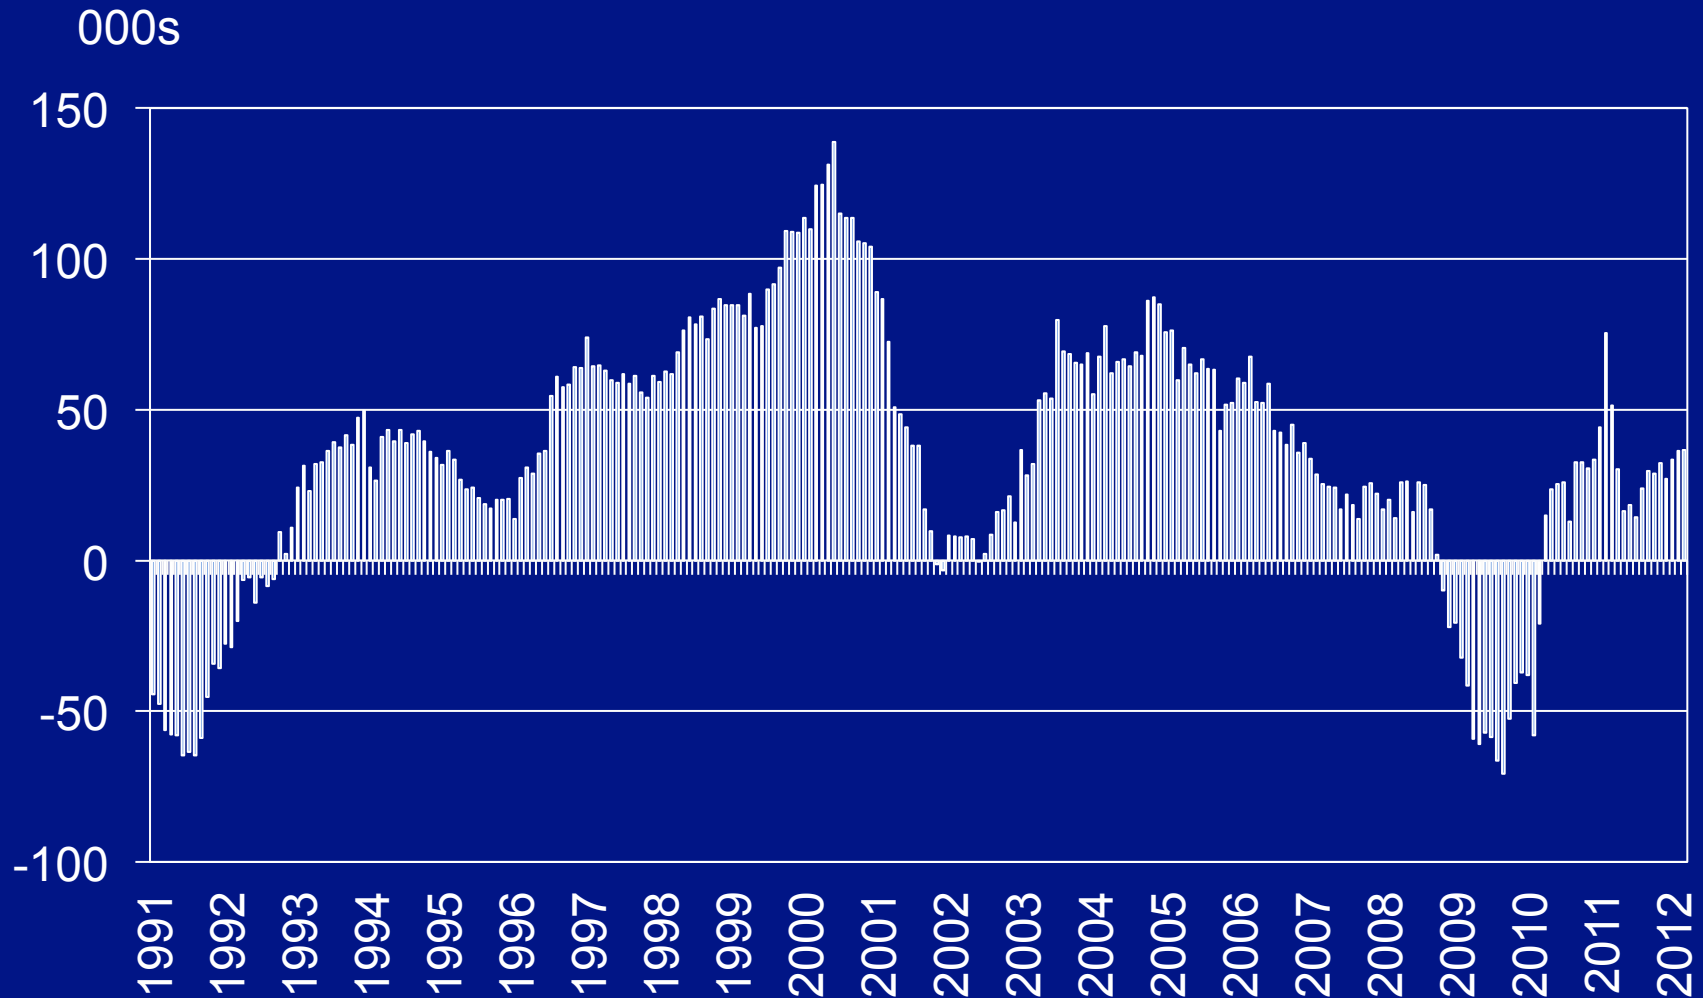

# Annual Job Change – MOTYC Washington MSA

Source: BLS March 2012 Benchmark, GMU Center for Regional Analysis