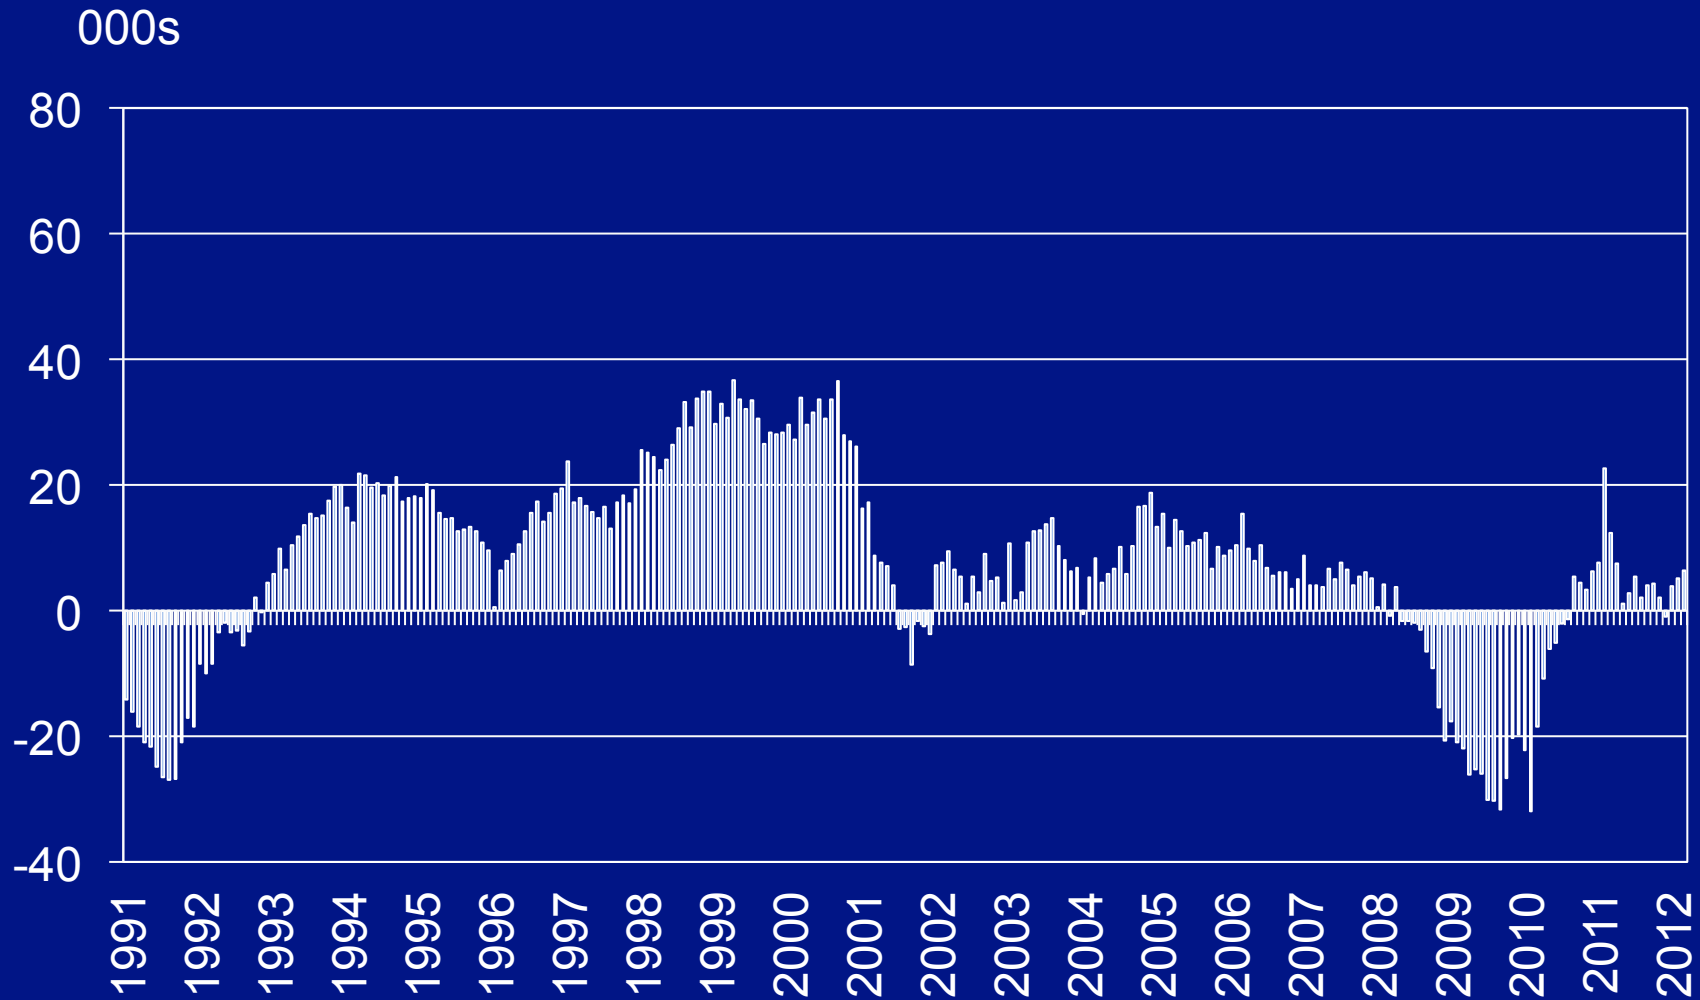

# Annual Job Change – MOTYC Suburban Maryland

Source: BLS March 2012 Benchmark, GMU Center for Regional Analysis