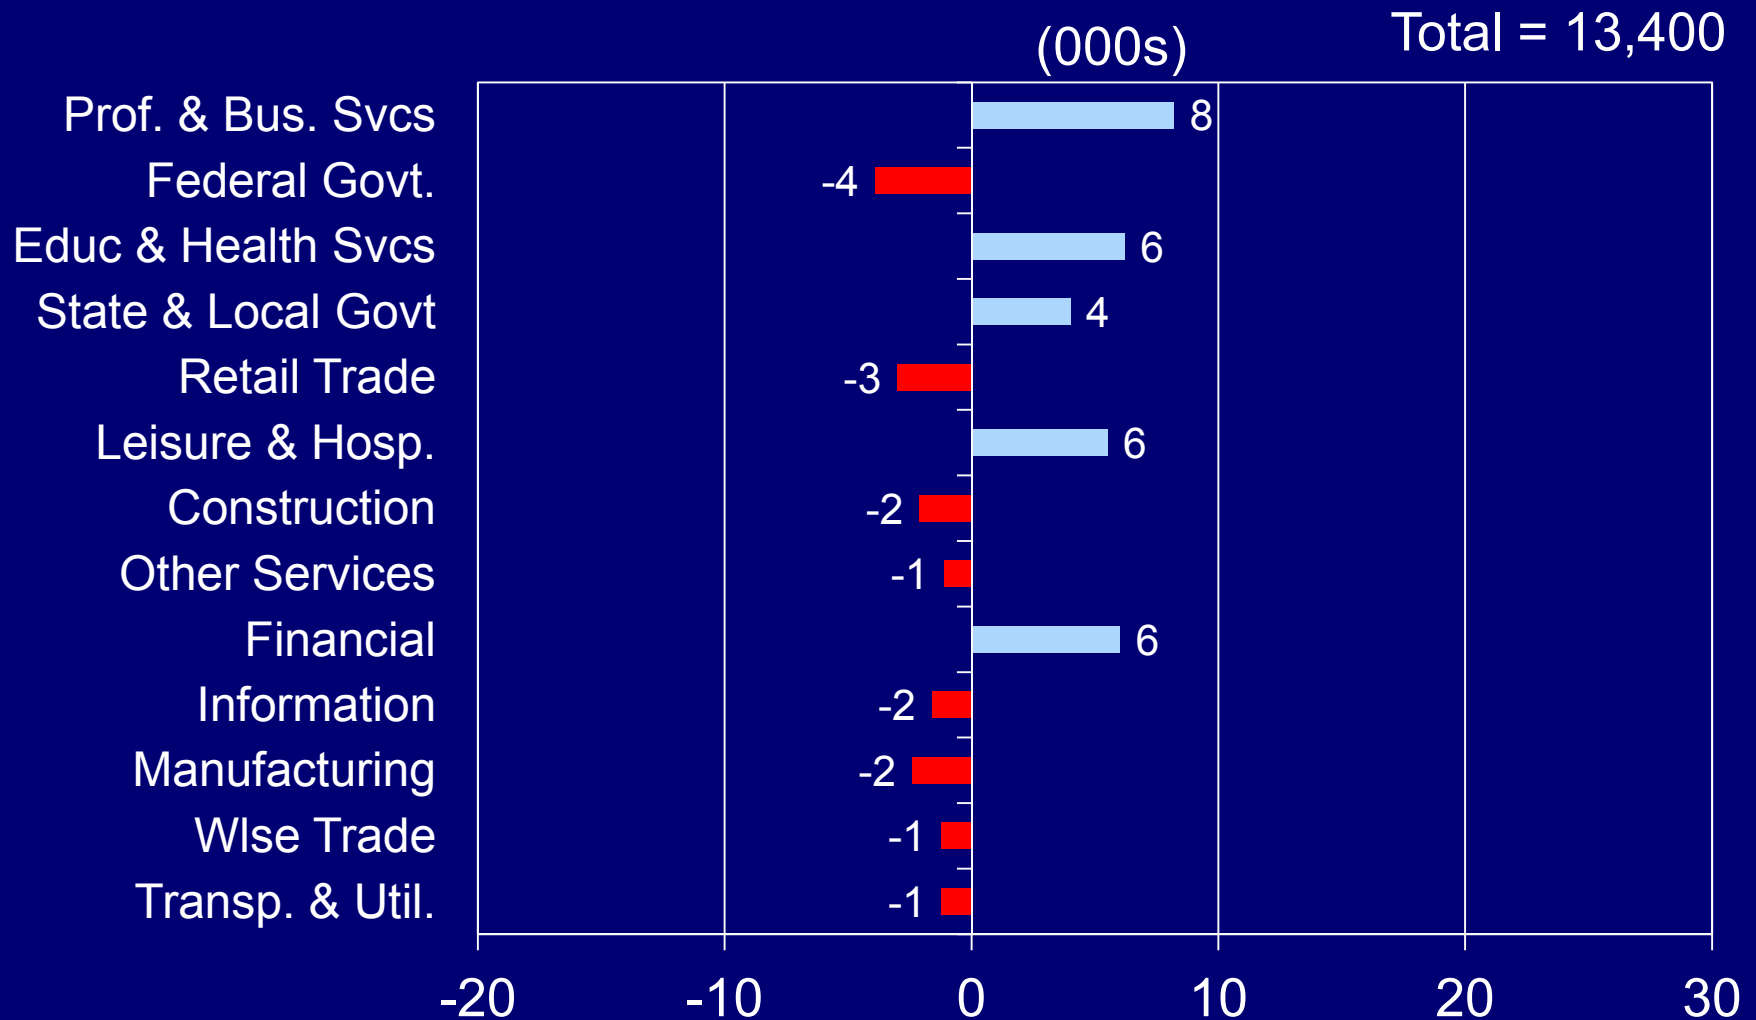

Job Change by Sector Dec 2010 – Dec 2011 Washington MSA

Source: BLS March 2011 Benchmark, GMU Center for Regional Analysis