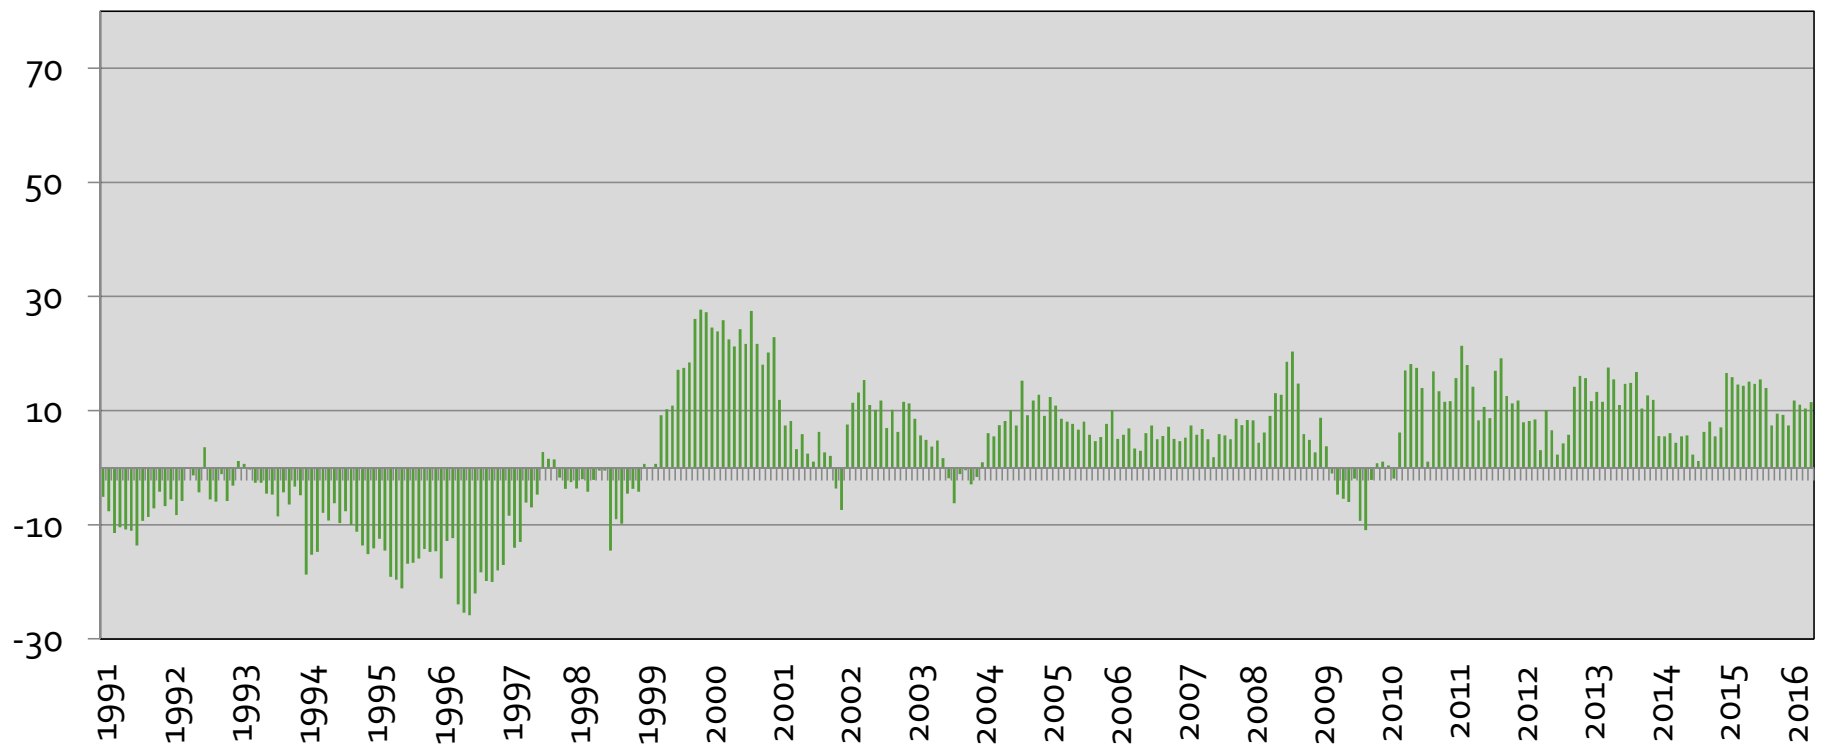

Annual Job Change – MOTYC District of Columbia

(000s)

Source: Bureau of Labor Statistics (Not Seasonally Adjusted), GMU Center for Regional Analysis