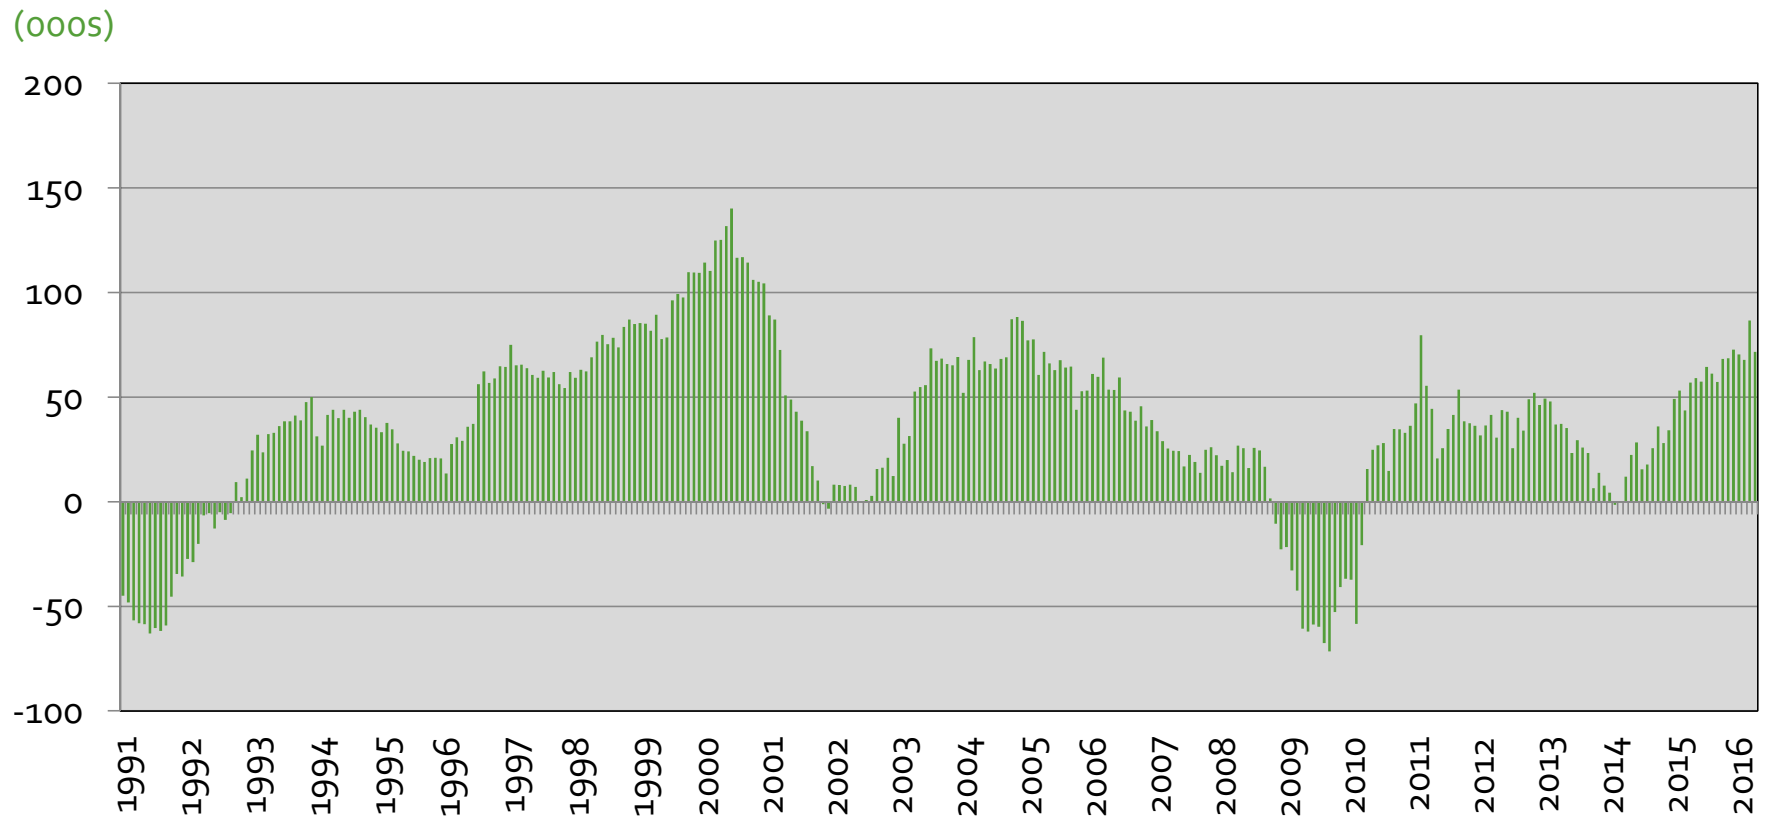

Annual Job Change – MOTYC Washington MSA

Source: Bureau of Labor Statistics (Not Seasonally Adjusted), GMU Center for Regional Analysis