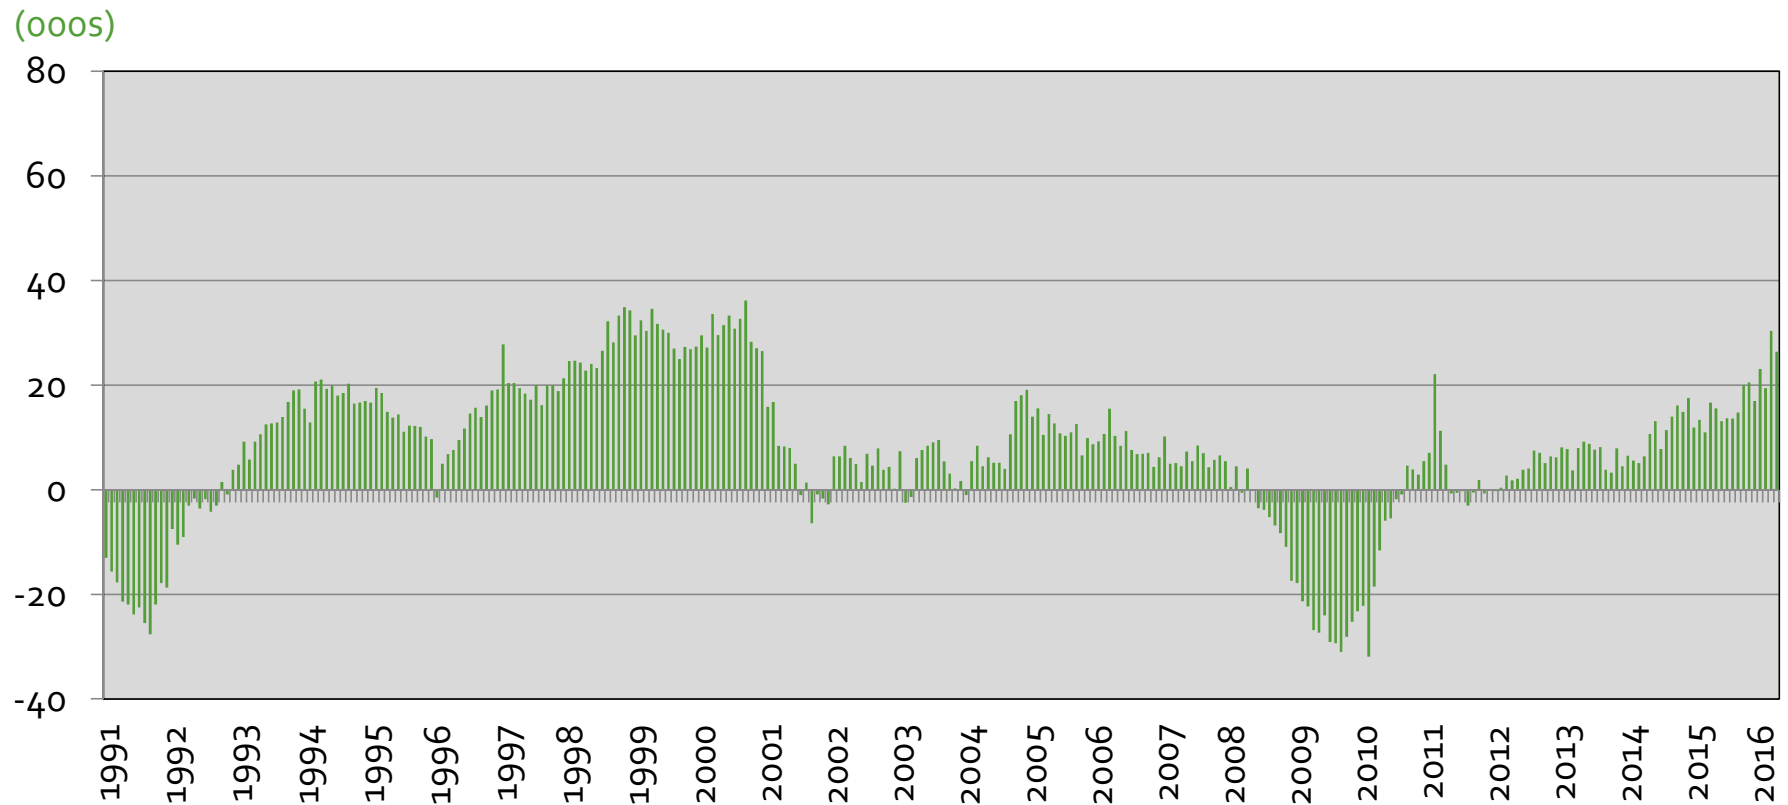

# Annual Job Change – MOTYC Suburban Maryland

Source: Bureau of Labor Statistics (Not Seasonally Adjusted), GMU Center for Regional Analysis