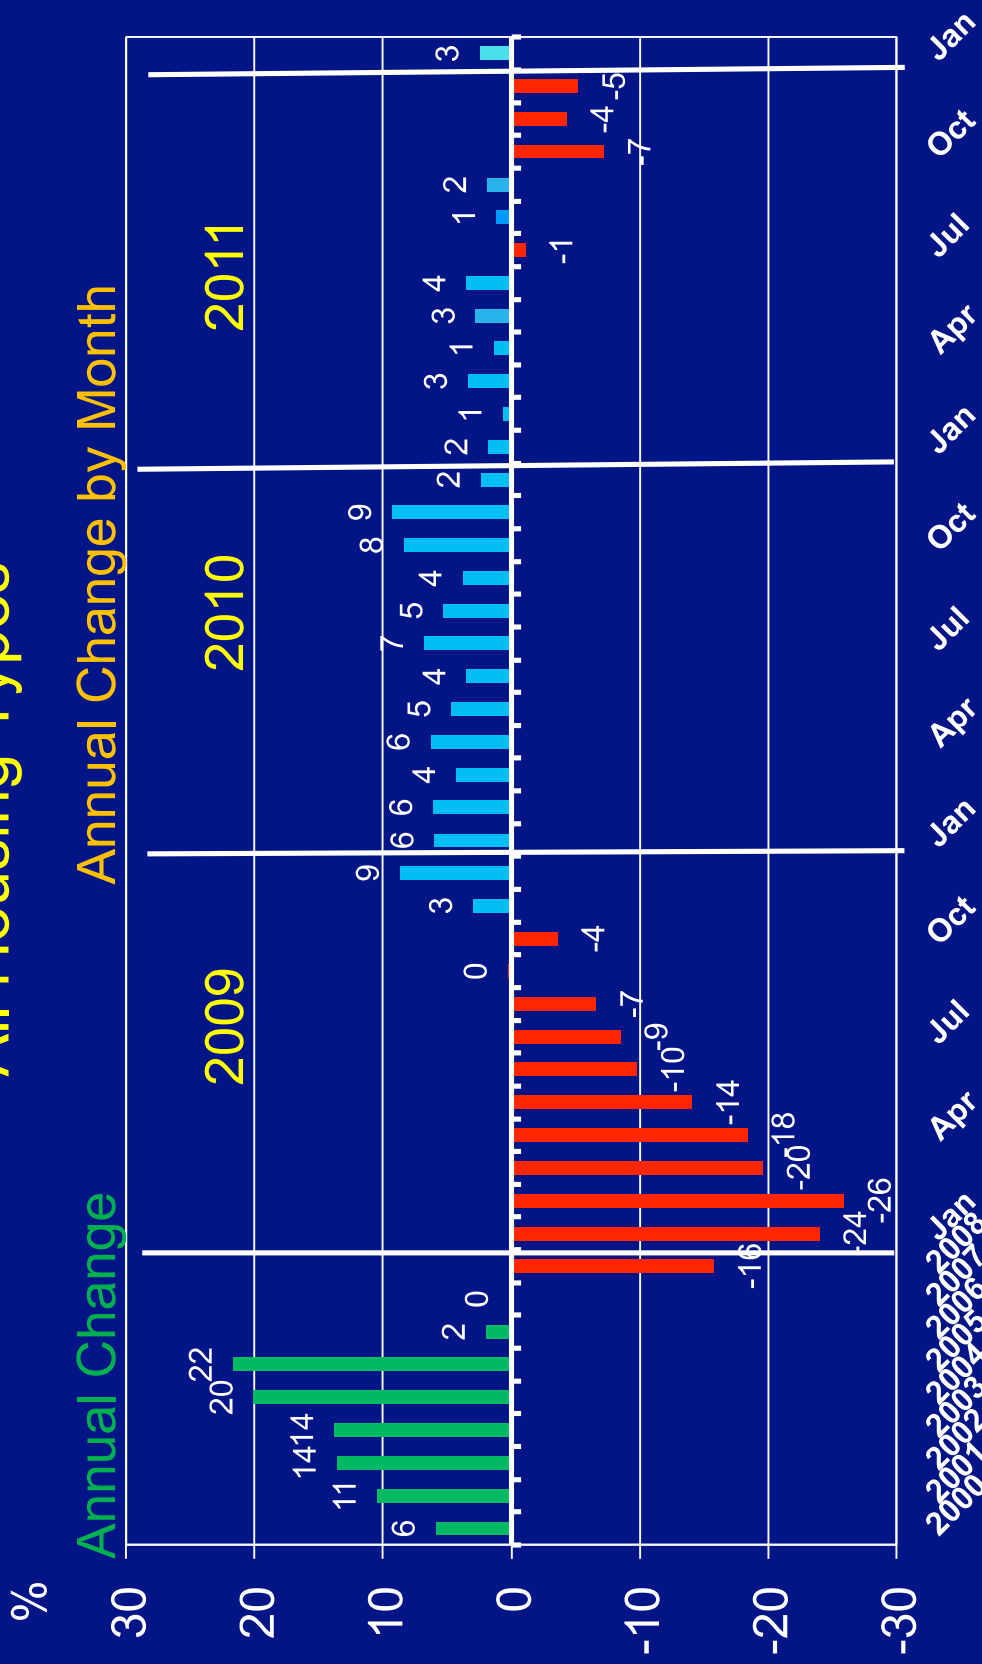

# Average Sales Price Percent Change Washington MSA All Housing Types

Source: MRIS, GMU Center for Regional Analysis