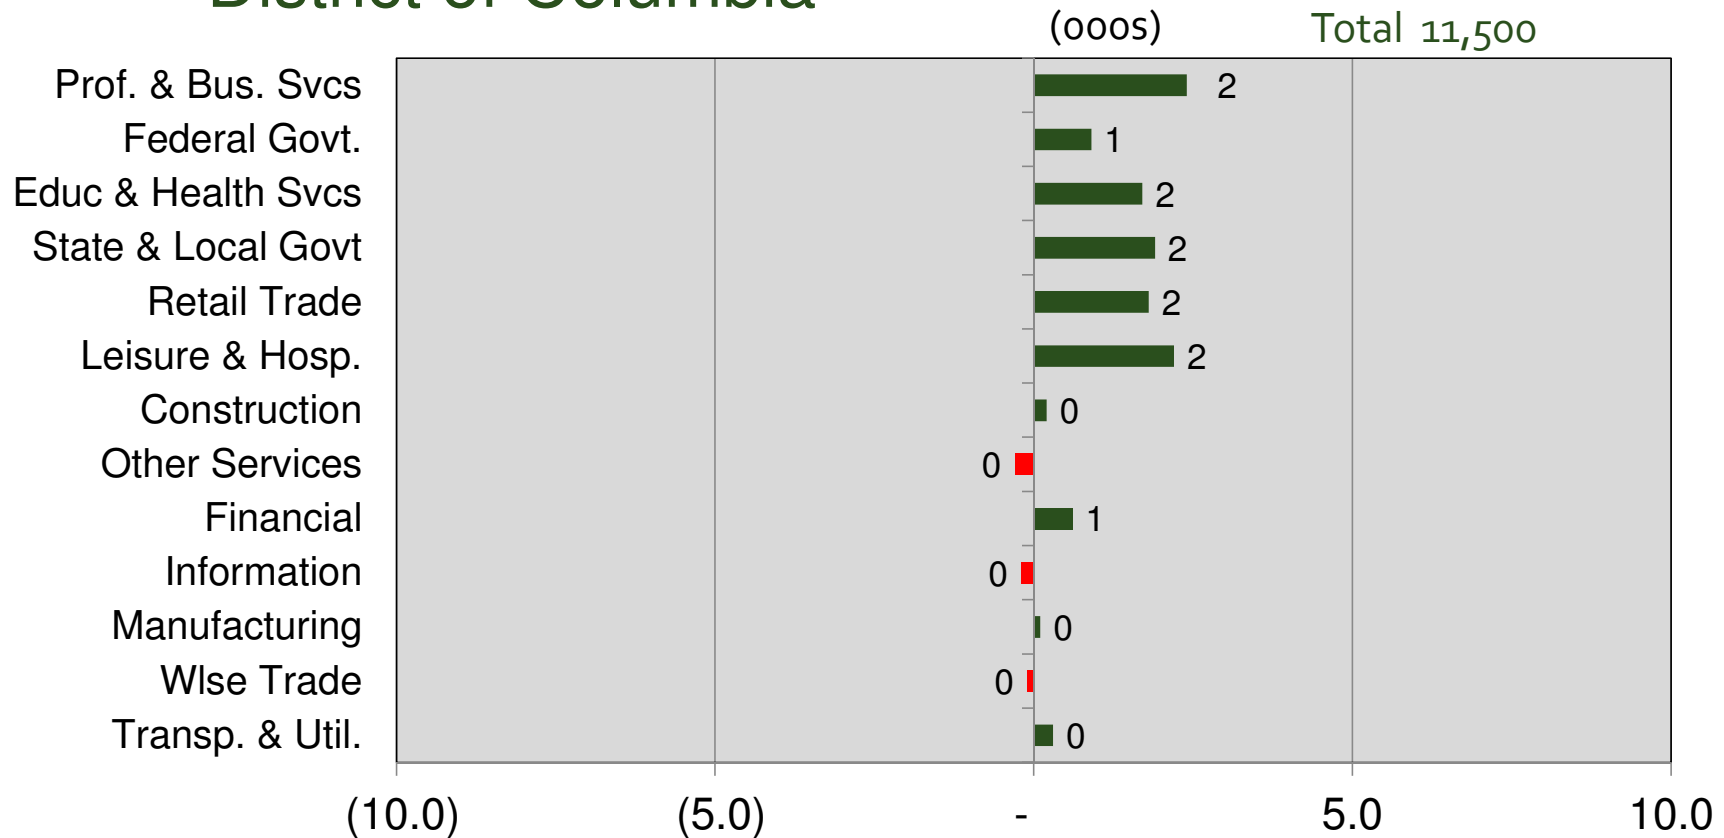

Job Change by Sector Apr 2015 – Apr 2016 District of Columbia

Source: Bureau of Labor Statistics (Not Seasonally Adjusted), GMU Center for Regional Analysis