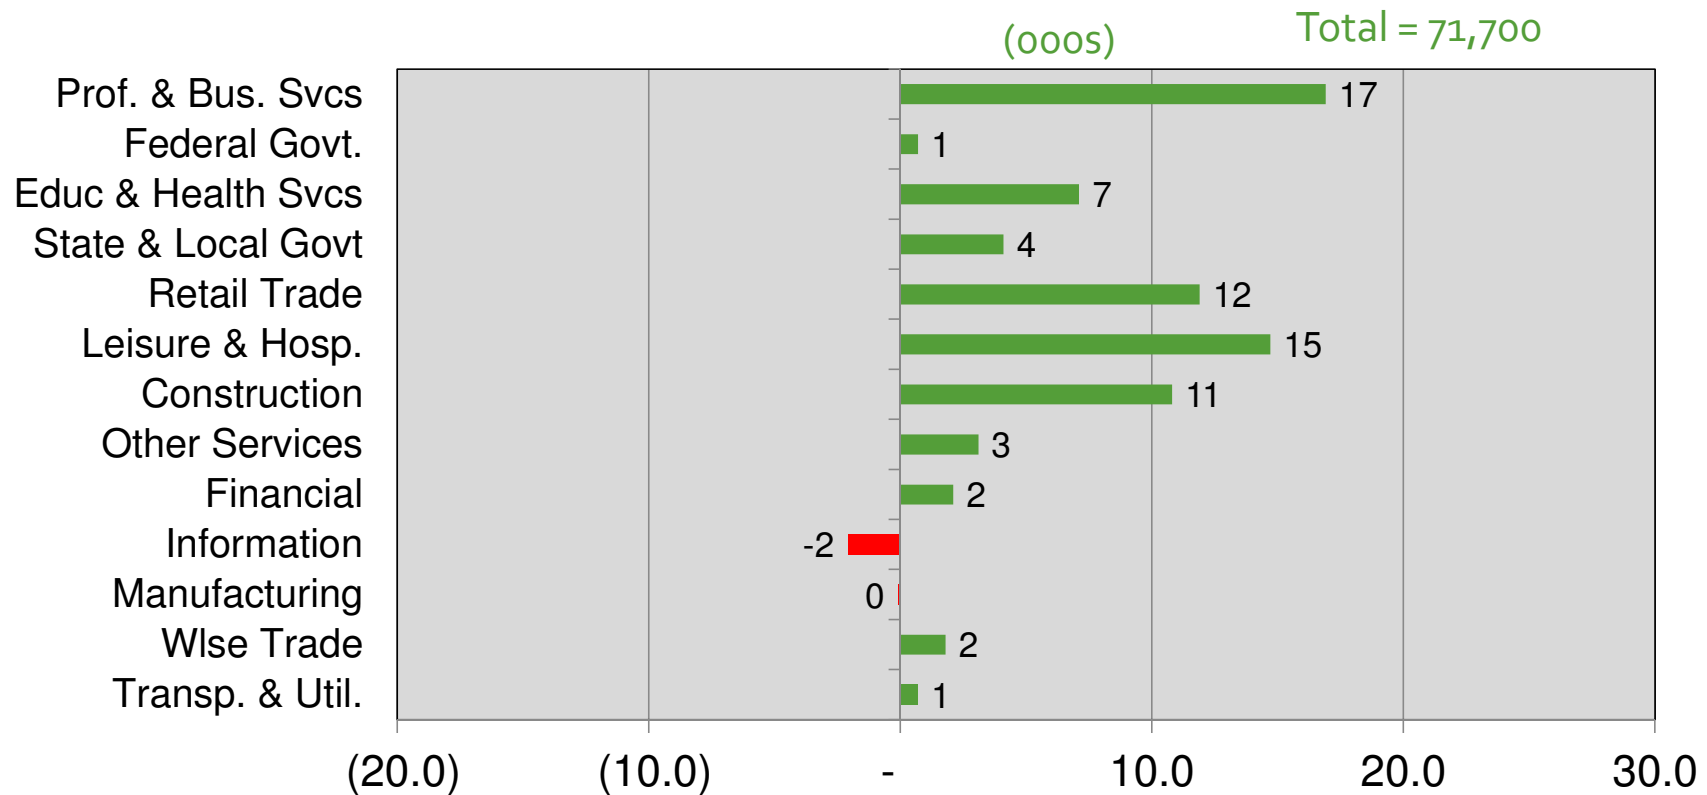

# Job Change by Sector Apr 2015 – Apr 2016 Washington MSA

Source: Bureau of Labor Statistics (Not Seasonally Adjusted), GMU Center for Regional Analysis