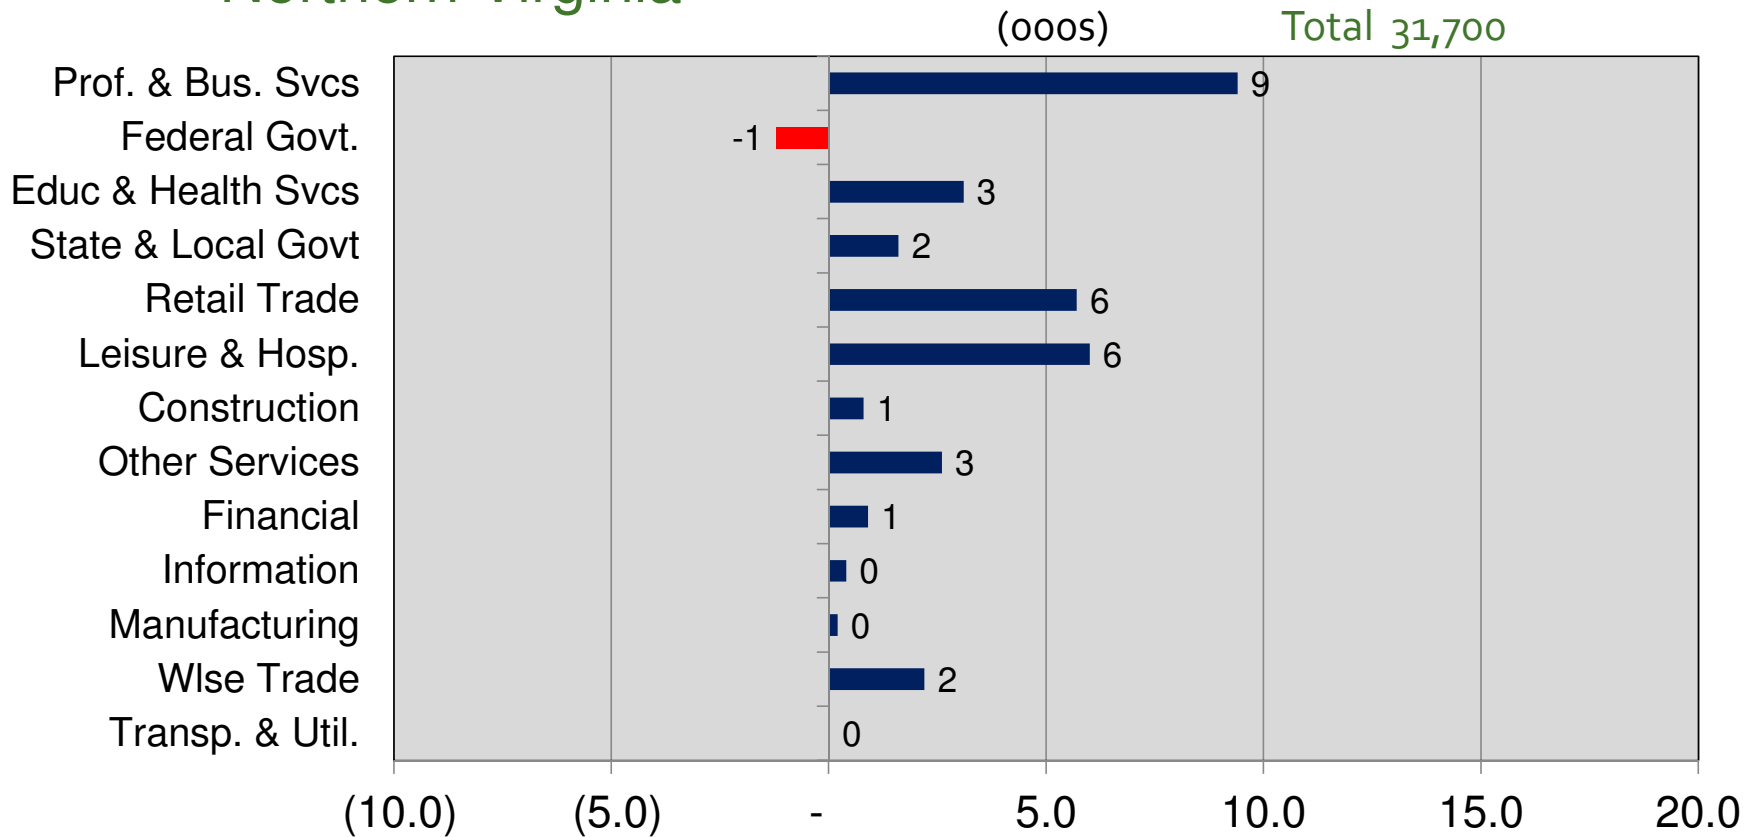

# Job Change by Sector Apr 2015 – Apr 2016 Northern Virginia

Source: Bureau of Labor Statistics (Not Seasonally Adjusted), GMU Center for Regional Analysis