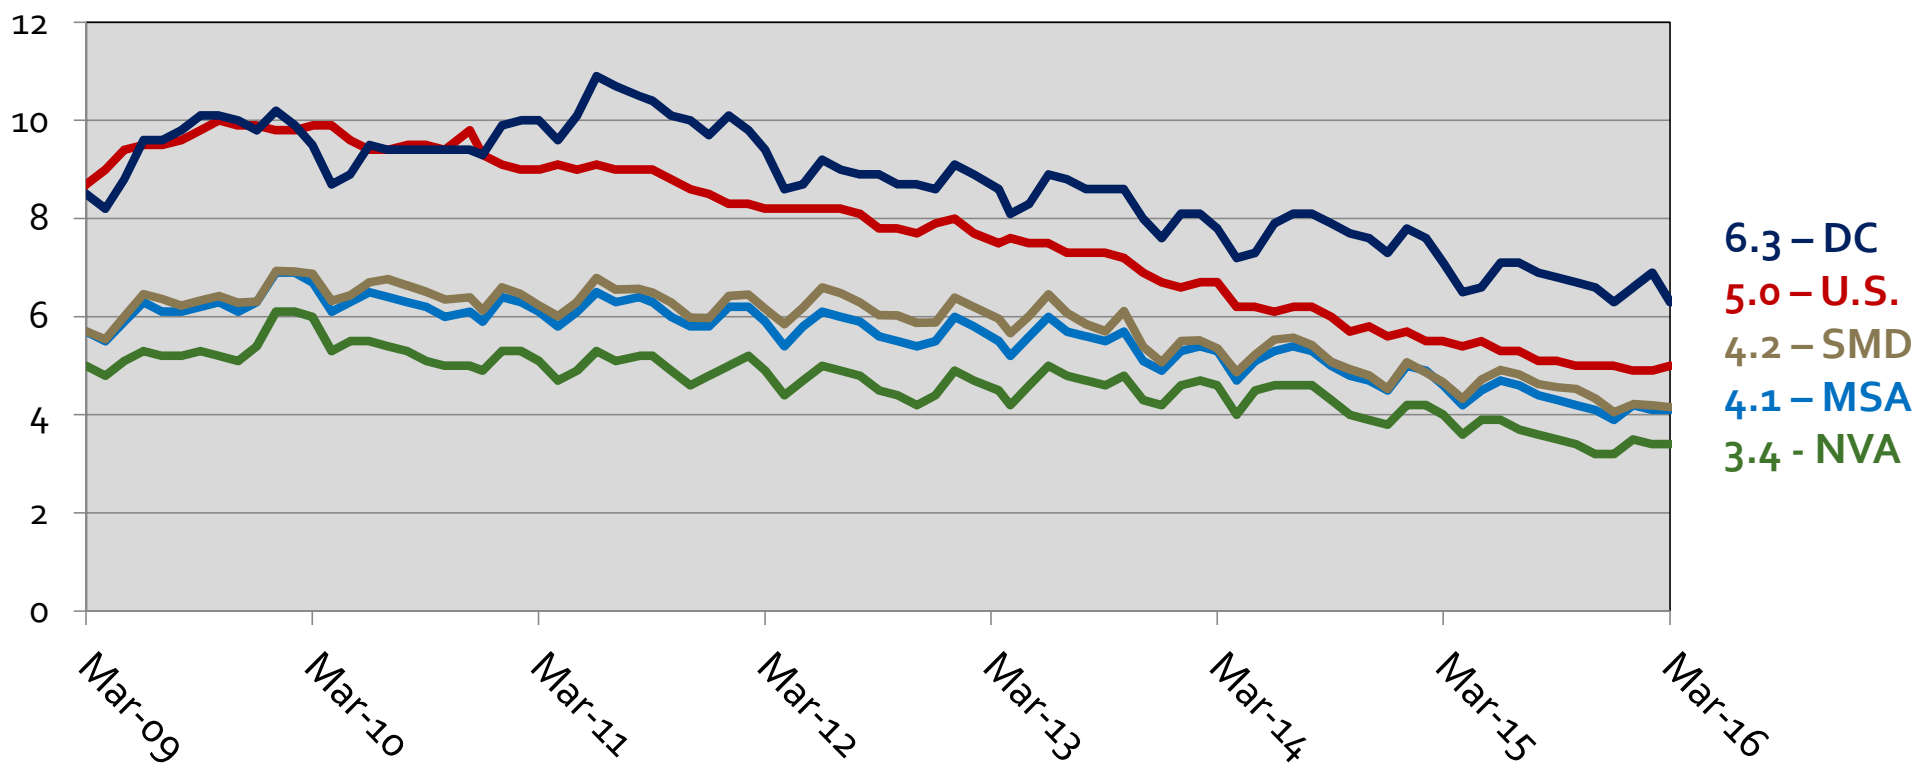

Unemployment Rates in the WMSA By Sub-State Area, 2009-2016

Source: Bureau of Labor Statistics (Region - Not Seasonally Adjusted, US – Seasonally Adjusted)