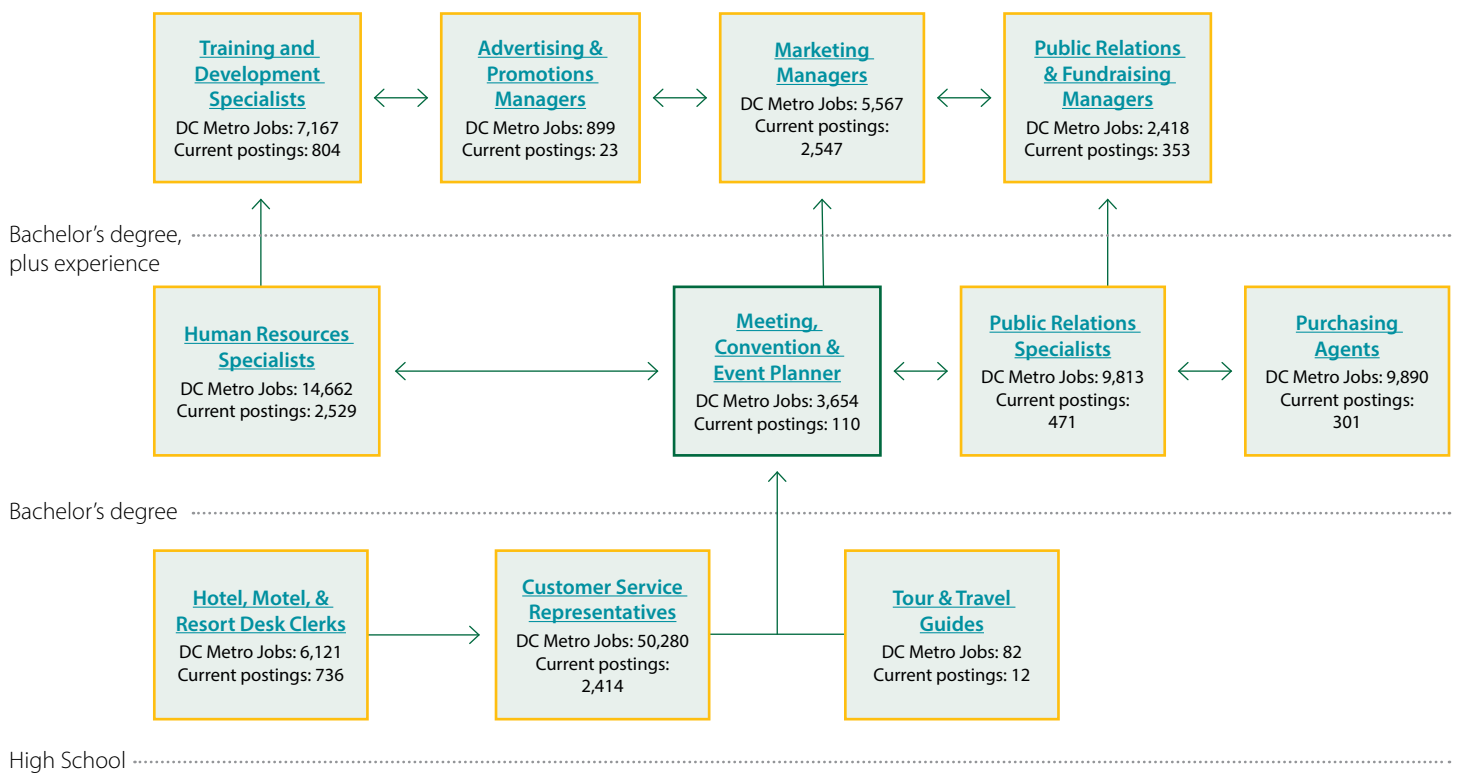

COST OF LIVING

Within the Washington, DC metro area, an individual needs to make approximately **\$42,000*** annually to sustain a modest, yet adequate standard of living. The median income for individuals (aged 25+) in the region is **\$52,468****. People working as Meeting, Convention, and Event Planners have a median income of **\$62,330** and can typically make anywhere from \$39,900 to \$97,360***.

**Economic Policy Institute Family Budget Calculator,*

***2015 American Community Survey,*

****Bureau of Labor, 2015 Statistics Occupational Employment Statistics.*

EDUCATIONAL ATTAINMENT PROFILE FOR MEETING, CONVENTION, AND EVENT PLANNERS (WORKERS AGE 25+)

Source: Chmura Economics, JobsEQ

PROGRAM

DC METRO AREA HIGHER EDUCATION CENTERS

Certificates	Montgomery College , PGCC , GW
2-Year Degree	Montgomery College , PGCC

PROMINENT EMPLOYERS INCLUDE

Marriot, SmithBucklin, CEB, Ritz-Carlton, Aramark Corporation, Gaylord National Resort and Convention Center

Career Pathways for Meeting, Convention, and Event Planners

Source: O*Net; Employment from Chmura Economics JobsEQ Average of 4 quarters ending in Q4 2016, Current postings represent online ads in 30 Days between 2/15/2017 and 3/16/2017.