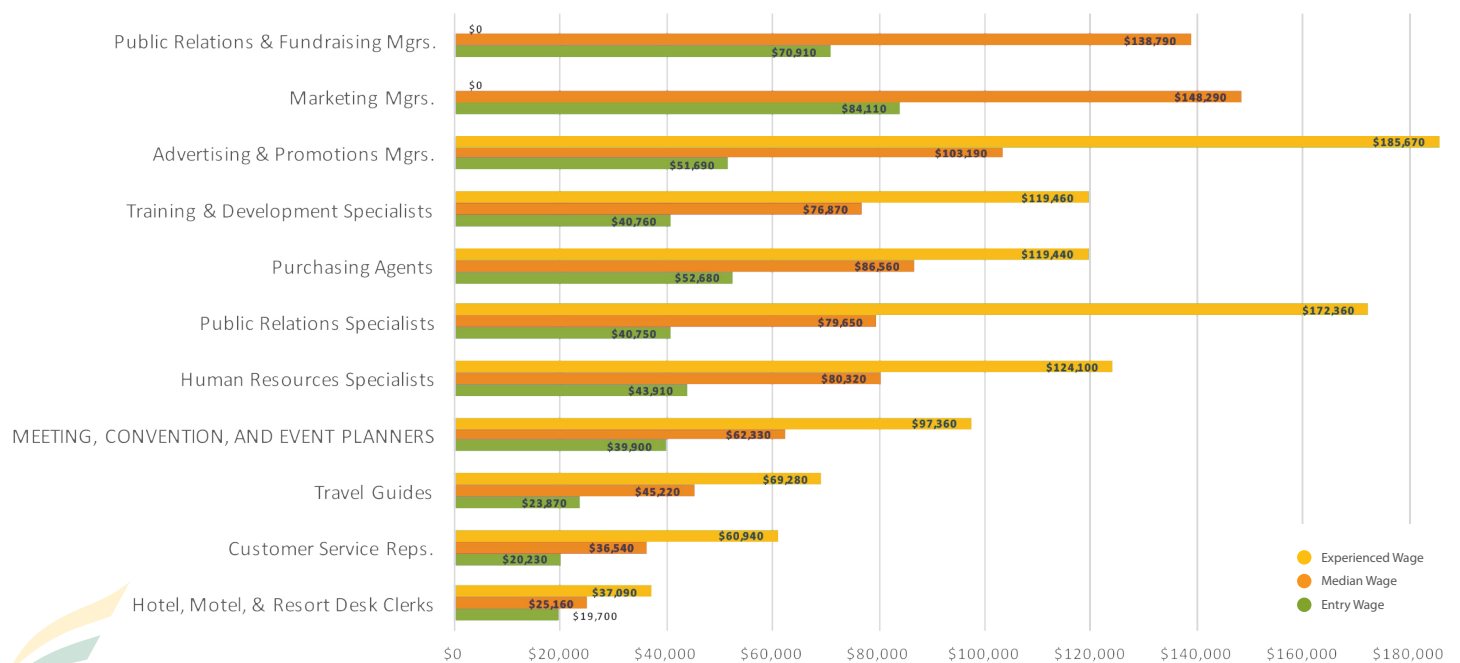

Occupational Wage Estimates (2015)

Source: BLS Occupational Employment Statistics, 2015