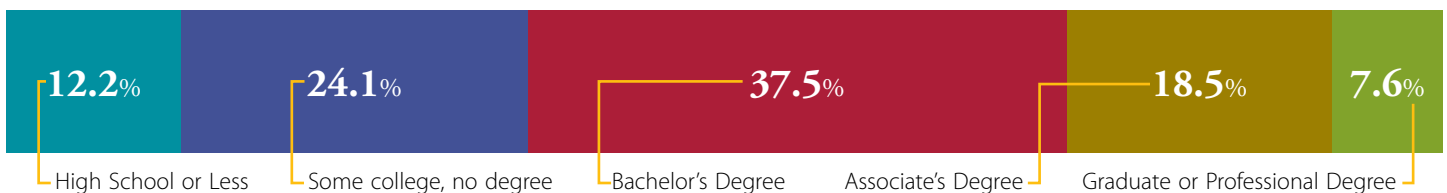

COST OF LIVING

Within the Washington, DC metro area, an individual needs to make approximately **\$42,000*** annually to sustain a modest, yet adequate standard of living. The median income for individuals (aged 25+) in the region is **\$52,468****. People working as Meeting, Convention, and Event Planners have a median income of **\$62,330** and can typically make anywhere from \$39,900 to \$97,360***.

**Economic Policy Institute Family Budget Calculator,*

***2015 American Community Survey,*

****Bureau of Labor, 2015 Statistics Occupational Employment Statistics.*

EDUCATIONAL ATTAINMENT PROFILE FOR MEETING, CONVENTION, AND EVENT PLANNERS (WORKERS AGE 25+)